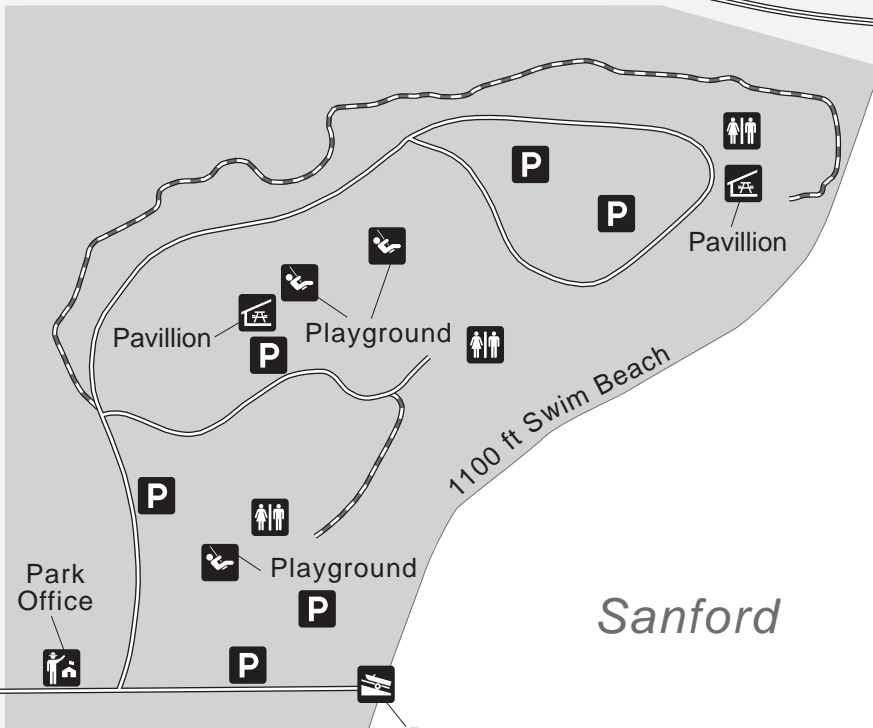

Sanford Lake Park

Sanford Lake

MITCHELL ST.

SMITH RD.

IRISH ST.

Pavillion

Pavillion

Playground

1100 ft Swim Beach

Playground

Park Office

Boat Launch

Sanford Lake

Lake

Tittabawassee River

Dam