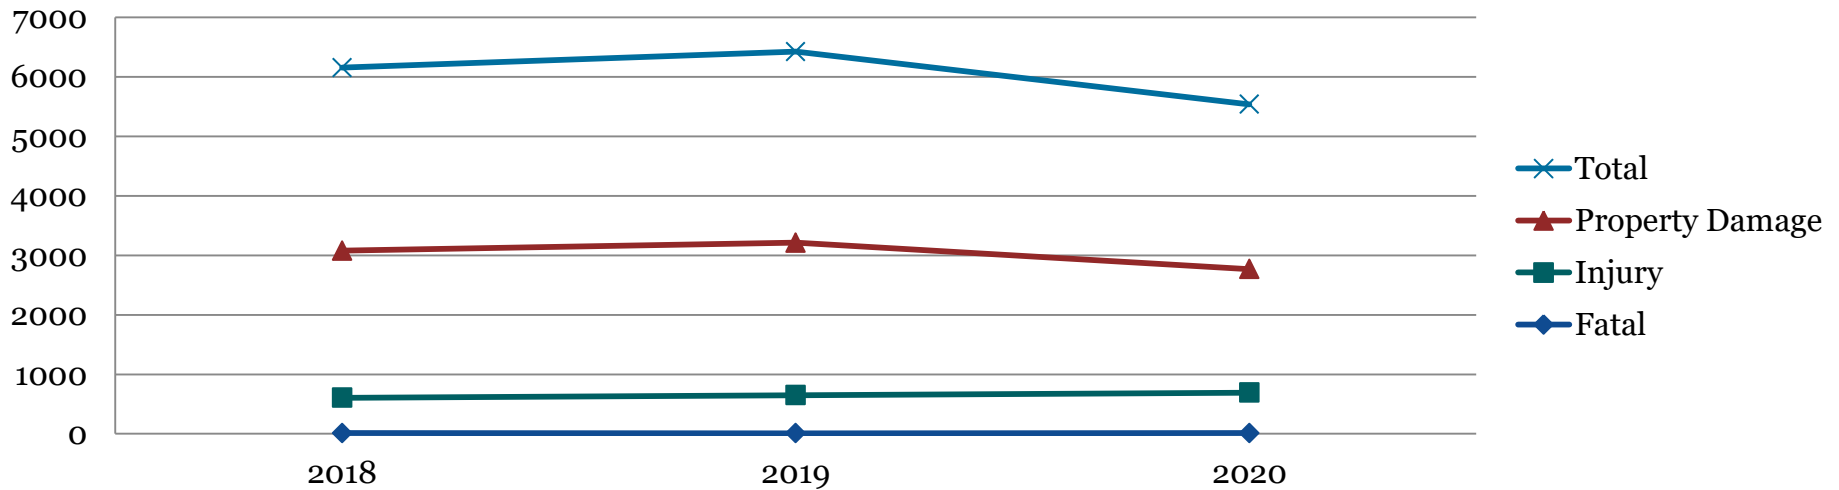

Bay County Dashboard

Public Safety

Bay County Dashboard

Public Safety

Traffic Injuries or Fatalities (Crash Statistics)	2018	2019	2020
Fatal	11	8	11
Injury	595	640	682
Property Damage	2,472	2,565	2,077
TOTAL	3,078	3,213	2,770

Sources: Michigan State Police Annual Traffic Crash Statistics

Bay County Dashboard

Public Safety

Number of Calls to 9-1-1	2018	2019	2020
Emergency 3 digit dial	77,736	80,637	78,635
Administrative Incoming Calls	53,514	53,552	49,731
Number of Calls for Service (Calls Dispatched)	85,425	85,683	77,995

Sources: Bay County Central Dispatch Database

Bay County Dashboard

Public Safety

Crime in Bay County	2018	2019	2020
Crimes Against Persons - Incidents	1,595	1,497	-
Crimes Against Persons - Arrests	566	495	-
Crimes Against Property – Incidents	2,307	2,136	-
Crimes Against Property - Arrests	299	250	-
Crimes Against Society – Incidents	1,156	909	-
Crimes Against Society - Arrests	756	574	-
Crimes Against All Other – Incidents	2,211	1,929	-
Crimes Against All Other - Arrests	1,796	1,564	-