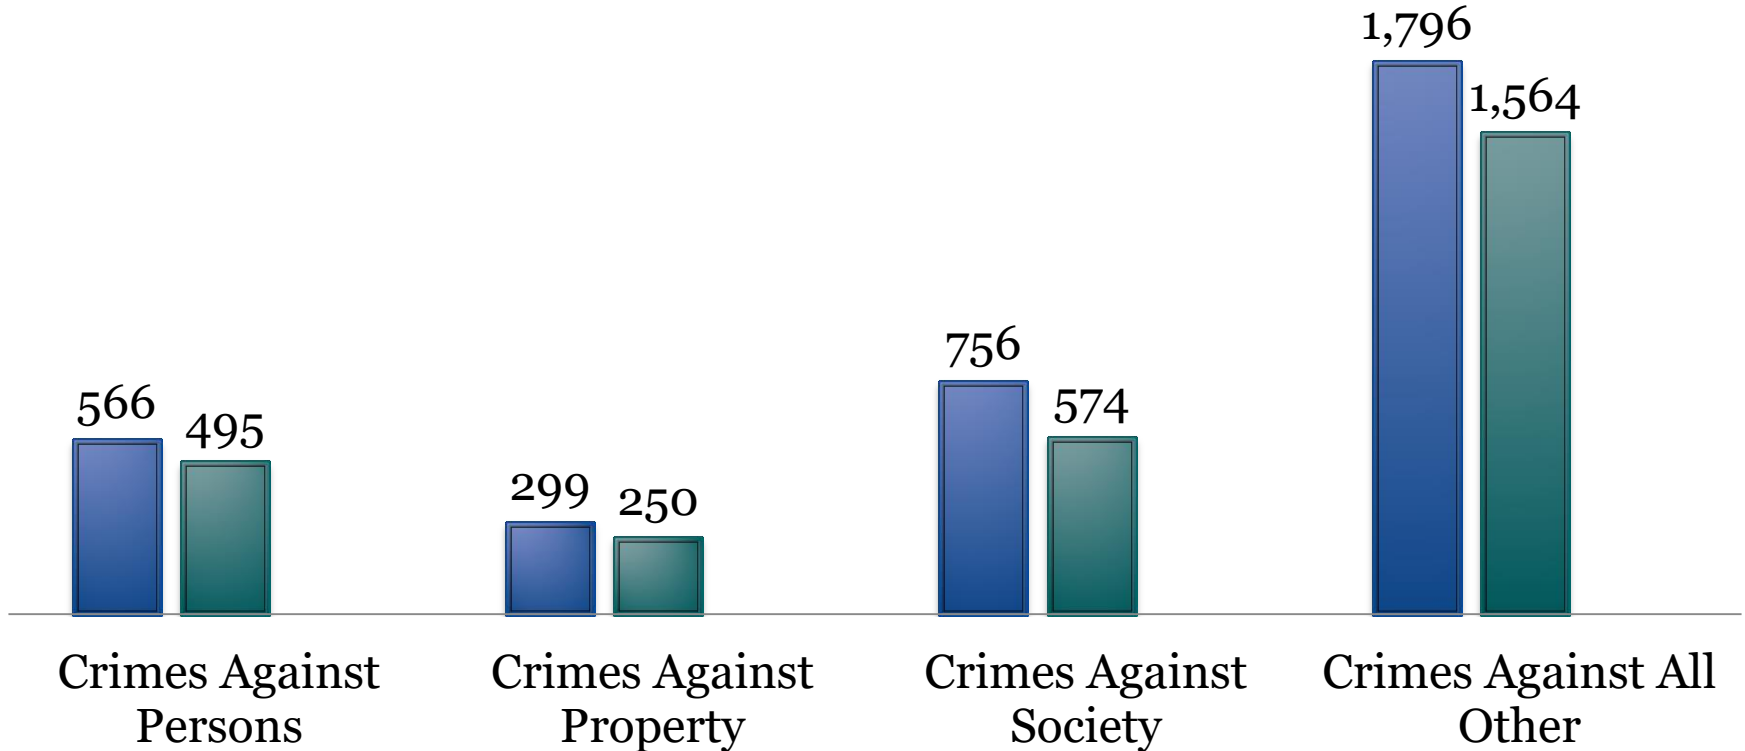

Bay County Dashboard

Public Safety

Bay County Dashboard

Public Safety

Traffic Injuries or Fatalities (Crash Statistics)	2018	2019	2020
Fatal	11	8	11
Injury	595	640	682
Property Damage	2,472	2,565	2,077
TOTAL	3,078	3,213	2,770

Sources: Bay County Central Dispatch Database

Bay County Dashboard

Public Safety

Crime in Bay County	2018	2019	2020
Crimes Against Persons - Incidents	1,595	1,497	-
Crimes Against Persons - Arrests	566	495	-
Crimes Against Property – Incidents	2,307	2,136	-
Crimes Against Property - Arrests	299	250	-
Crimes Against Society – Incidents	1,156	909	-
Crimes Against Society - Arrests	756	574	-
Crimes Against All Other – Incidents	2,211	1,929	-
Crimes Against All Other - Arrests	1,796	1,564	-

Sources: Michigan State Police Incident Crime Reporting, Bay County Central Dispatch

** - Data has not yet been released for 2020

Bay County Dashboard

Public Safety

Incidents in Bay County by Crime Type

■ 2018 ■ 2019 ■ 2020

** - Data has not yet been released for 2020

Bay County Dashboard

Public Safety

Arrests in Bay County by Crime Type

■ 2018 ■ 2019 ■ 2020

** - Data has not yet been released for 2020