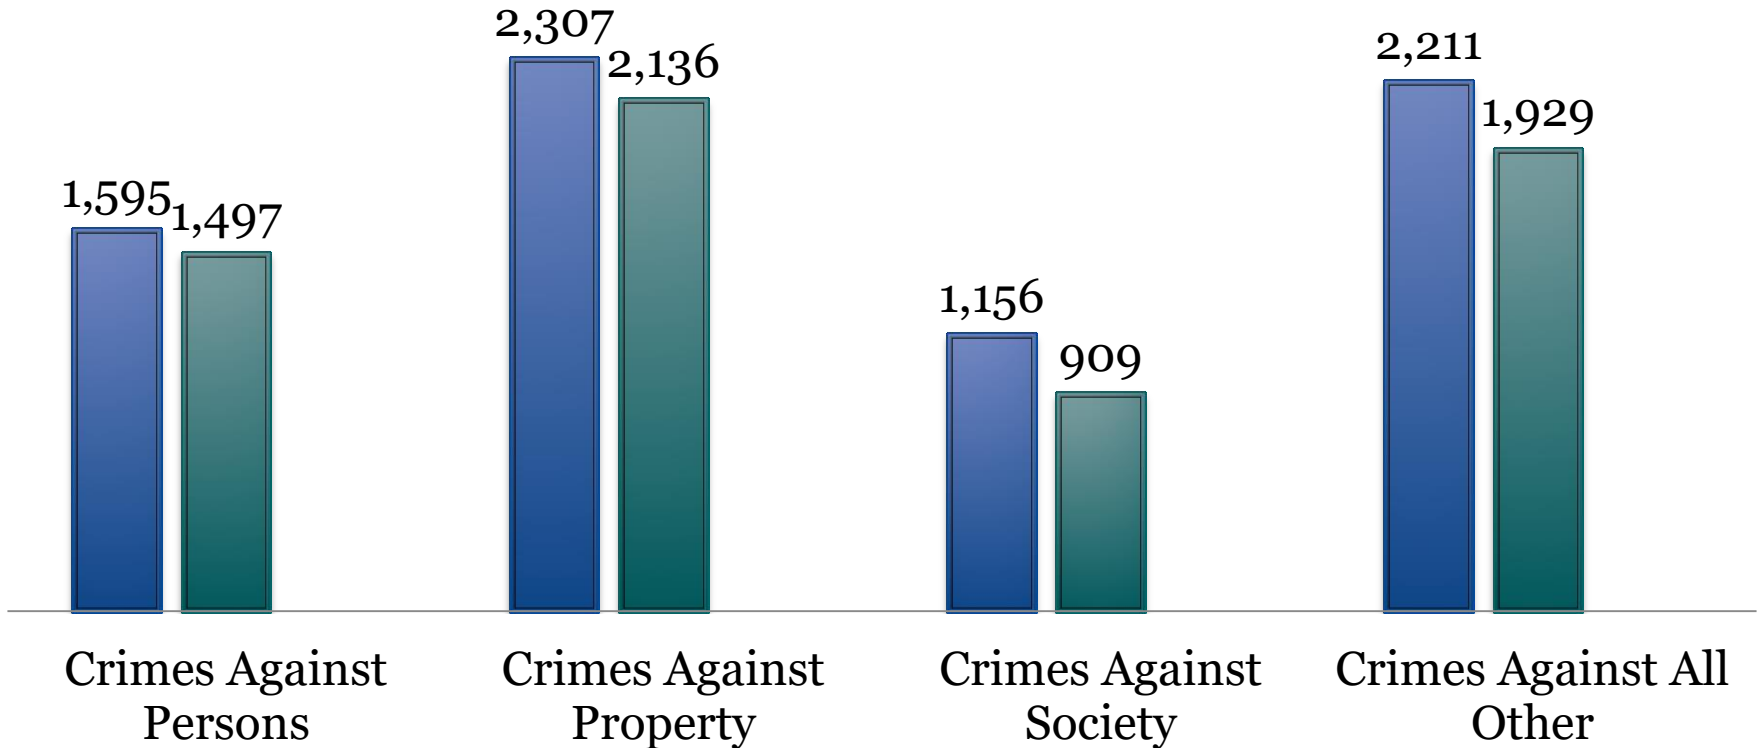

Bay County Dashboard

Public Safety

Bay County Dashboard

Public Safety

Traffic Injuries or Fatalities (Crash Statistics)	2018	2019	2020
Fatal	11	8	11
Injury	595	640	682
Property Damage	2,472	2,565	2,077
TOTAL	3,078	3,213	2,770

Sources: Bay County Central Dispatch Database

Bay County Dashboard

Public Safety

Crime in Bay County	2018	2019	2020
Crimes Against Persons - Incidents	1,595	1,497	-
Crimes Against Persons - Arrests	566	495	-
Crimes Against Property – Incidents	2,307	2,136	-
Crimes Against Property - Arrests	299	250	-
Crimes Against Society – Incidents	1,156	909	-
Crimes Against Society - Arrests	756	574	-
Crimes Against All Other – Incidents	2,211	1,929	-
Crimes Against All Other - Arrests	1,796	1,564	-

Sources: Michigan State Police Incident Crime Reporting, Bay County Central Dispatch

** - Data has not yet been released for 2020

Bay County Dashboard

Public Safety

Incidents in Bay County by Crime Type

■ 2018 ■ 2019 ■ 2020