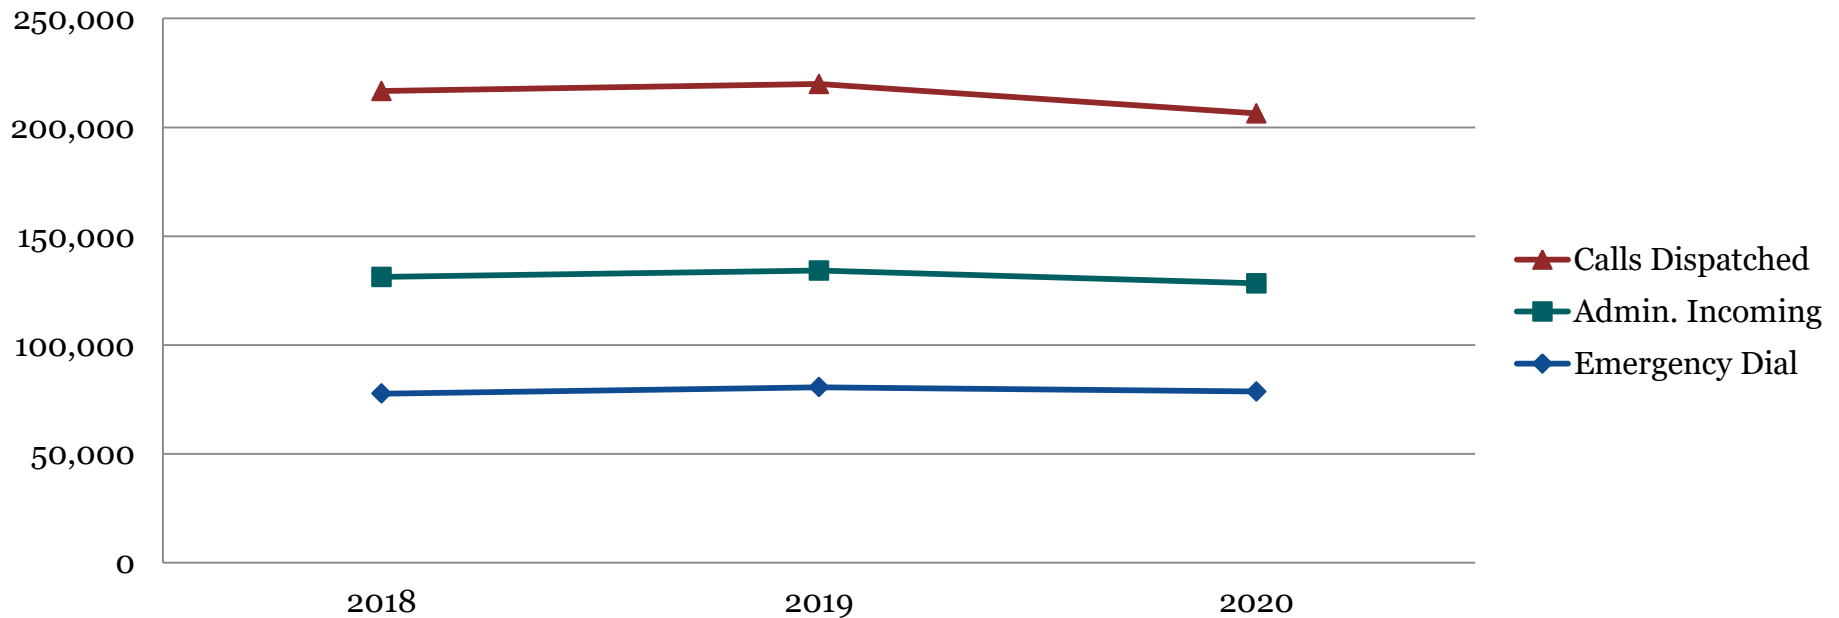

Bay County Dashboard

Public Safety

Bay County Dashboard

Public Safety

Traffic Injuries or Fatalities (Crash Statistics)	2018	2019	2020
Fatal	11	8	11
Injury	595	640	682
Property Damage	2,472	2,565	2,077
TOTAL	3,078	3,213	2,770

Sources: Michigan State Police Annual Traffic Crash Statistics

Bay County Dashboard

Public Safety

Number of Calls to 9-1-1	2018	2019	2020
Emergency 3 digit dial	77,736	80,637	78,635
Administrative Incoming Calls	53,514	53,552	49,731
Number of Calls for Service (Calls Dispatched)	85,425	85,683	77,995

Sources: Bay County Central Dispatch Database

Bay County Dashboard

Public Safety

Crime in Bay County	2018	2019	2020
Crimes Against Persons - Incidents	1,595	1,497	-
Crimes Against Persons - Arrests	566	495	-
Crimes Against Property – Incidents	2,307	2,136	-
Crimes Against Property - Arrests	299	250	-
Crimes Against Society – Incidents	1,156	909	-
Crimes Against Society - Arrests	756	574	-
Crimes Against All Other – Incidents	2,211	1,929	-
Crimes Against All Other - Arrests	1,796	1,564	-