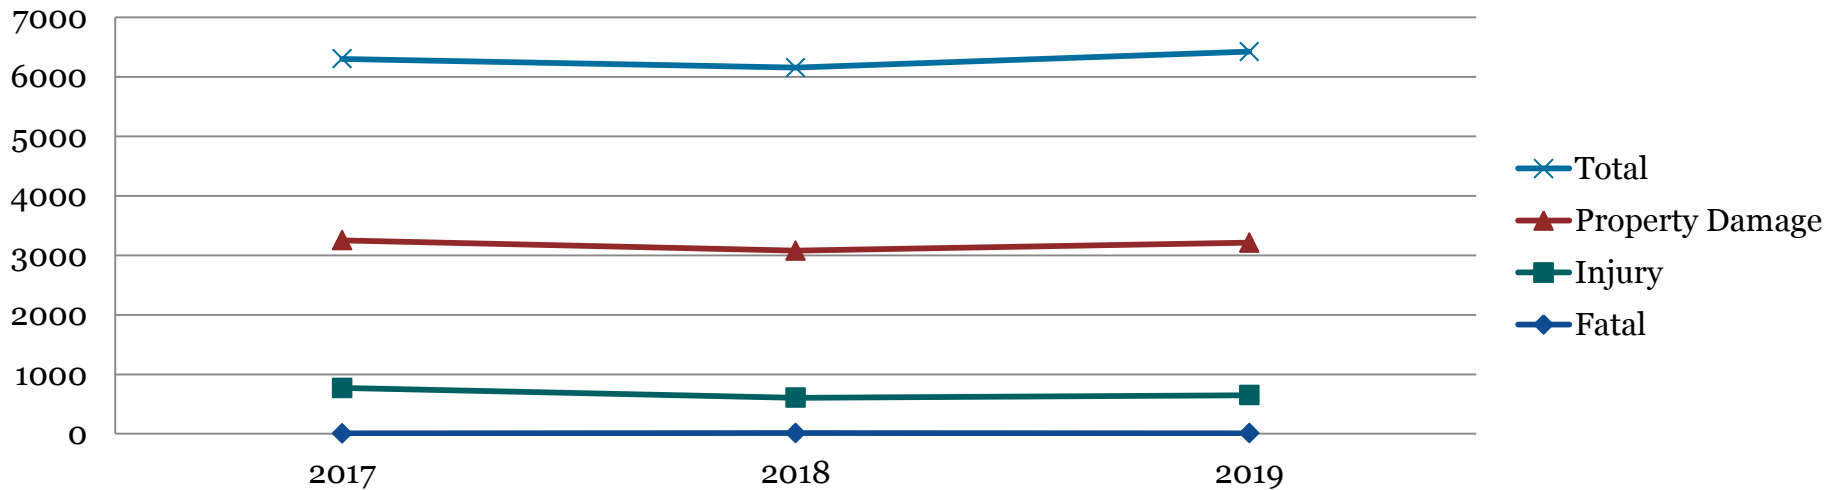

Bay County Dashboard

Public Safety

Bay County Dashboard

Public Safety

Traffic Injuries or Fatalities (Crash Statistics)	2017	2018	2019
Fatal	5	11	8
Injury	765	595	640
Property Damage	2,483	2,472	2,565
TOTAL	3,052	3,078	3,213

Sources: Michigan State Police Annual Traffic Crash Statistics

Bay County Dashboard

Public Safety

Number of Calls to 9-1-1	2017	2018	2019
Emergency 3 digit dial	75,653	77,736	80,637
Administrative Incoming Calls	50,746	53,514	53,552
Number of Calls for Service (Calls Dispatched)	91,844	85,425	85,683

Sources: Bay County Central Dispatch Database

Bay County Dashboard

Public Safety

Crime in Bay County	2017	2018	2019
Crimes Against Persons - Incidents	1,715	1,595	1,497
Crimes Against Persons - Arrests	548	566	495
Crimes Against Property – Incidents	2,969	2,307	2,136
Crimes Against Property - Arrests	407	299	250
Crimes Against Society – Incidents	1,330	1,156	909
Crimes Against Society - Arrests	831	756	574
Crimes Against All Other – Incidents	2,283	2,211	1,929
Crimes Against All Other - Arrests	1,791	1,796	1,564