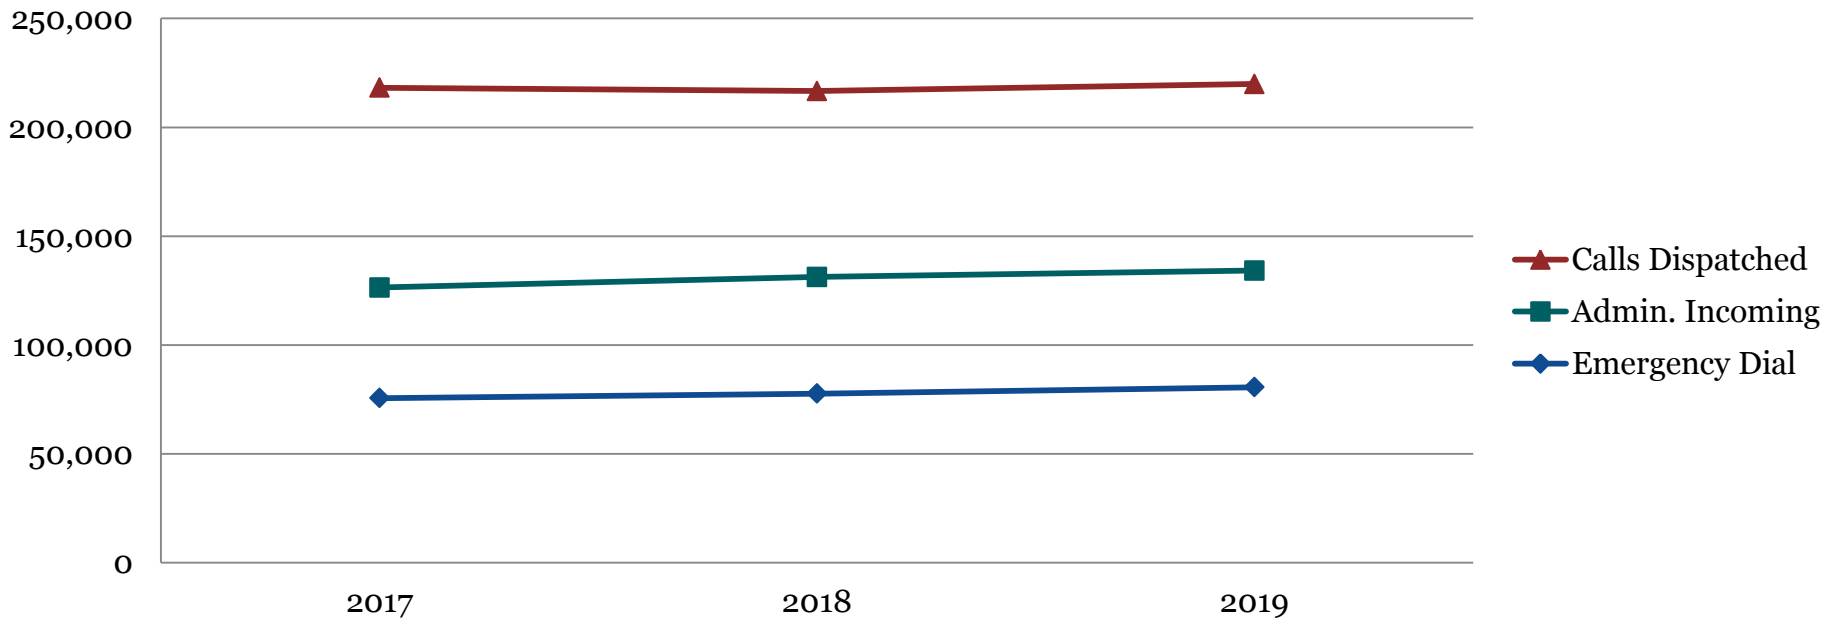

Bay County Dashboard

Public Safety

Bay County Dashboard

Public Safety

Traffic Injuries or Fatalities (Crash Statistics)	2017	2018	2019
Fatal	5	11	8
Injury	765	595	640
Property Damage	2,483	2,472	2,565
TOTAL	3,052	3,078	3,213

Sources: Michigan State Police Annual Traffic Crash Statistics

Bay County Dashboard

Public Safety

Number of Calls to 9-1-1	2017	2018	2019
Emergency 3 digit dial	75,653	77,736	80,637
Administrative Incoming Calls	50,746	53,514	53,552
Number of Calls for Service (Calls Dispatched)	91,844	85,425	85,683

Sources: Bay County Central Dispatch Database

Bay County Dashboard

Public Safety

Crime in Bay County	2017	2018	2019
Crimes Against Persons - Incidents	1,715	1,595	1,497
Crimes Against Persons - Arrests	548	566	495
Crimes Against Property – Incidents	2,969	2,307	2,136
Crimes Against Property - Arrests	407	299	250
Crimes Against Society – Incidents	1,330	1,156	909
Crimes Against Society - Arrests	831	756	574
Crimes Against All Other – Incidents	2,283	2,211	1,929
Crimes Against All Other - Arrests	1,791	1,796	1,564