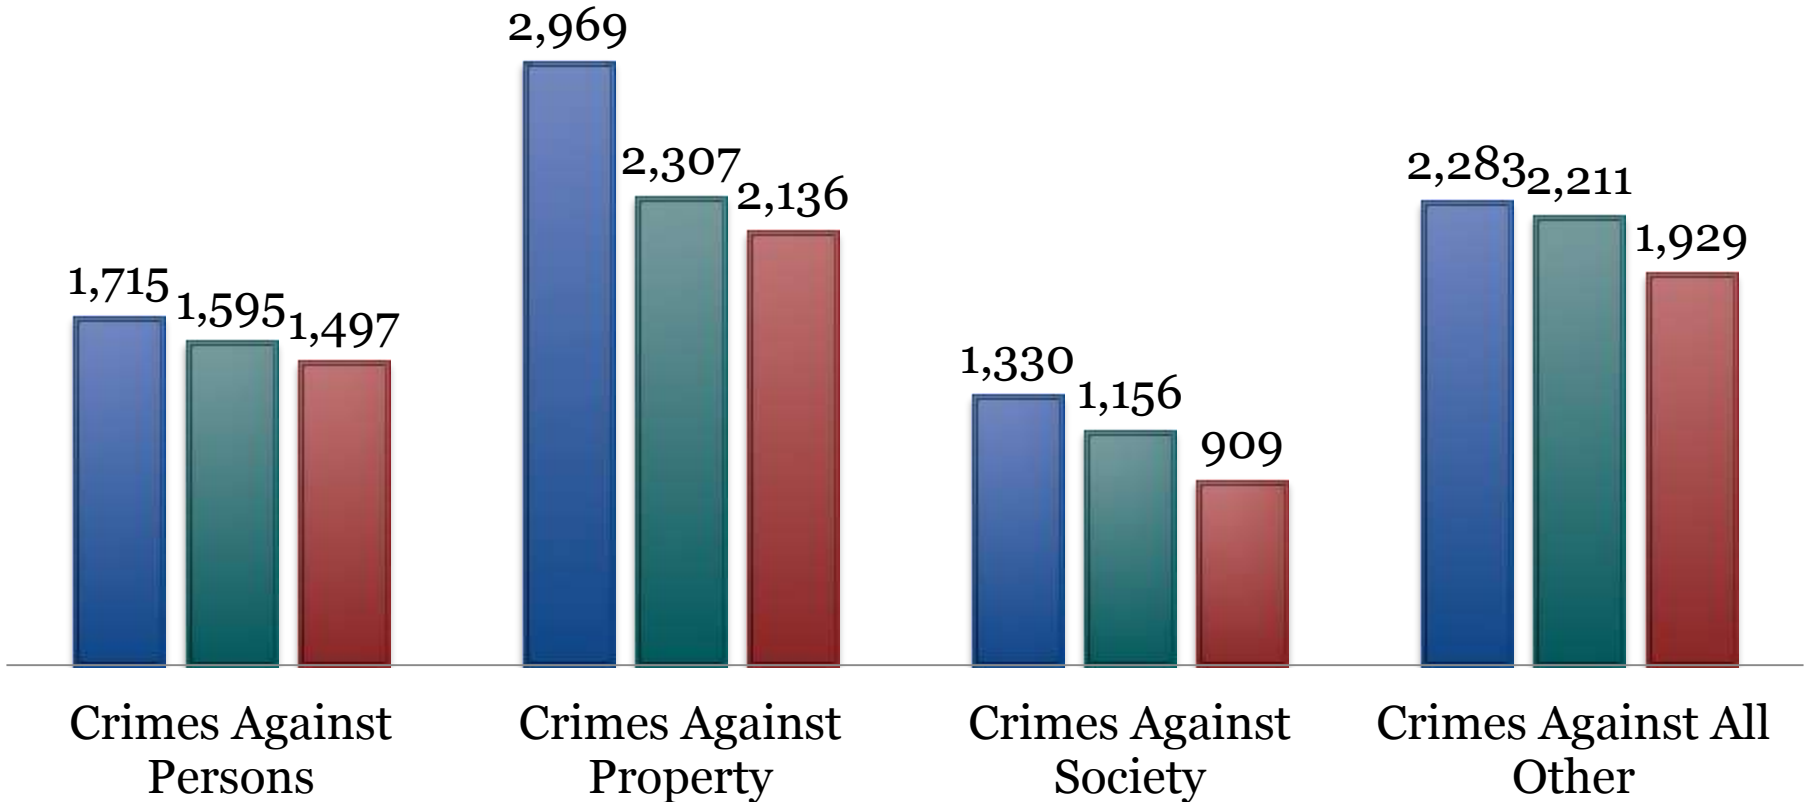

Bay County Dashboard

Public Safety

Bay County Dashboard

Public Safety

Traffic Injuries or Fatalities (Crash Statistics)	2017	2018	2019
Fatal	5	11	8
Injury	765	595	640
Property Damage	2,483	2,472	2,565
TOTAL	3,052	3,078	3,213

Sources: Bay County Central Dispatch Database

Bay County Dashboard

Public Safety

Crime in Bay County	2017	2018	2019
Crimes Against Persons - Incidents	1,715	1,595	1,497
Crimes Against Persons - Arrests	548	566	495
Crimes Against Property – Incidents	2,969	2,307	2,136
Crimes Against Property - Arrests	407	299	250
Crimes Against Society – Incidents	1,330	1,156	909
Crimes Against Society - Arrests	831	756	574
Crimes Against All Other – Incidents	2,283	2,211	1,929
Crimes Against All Other - Arrests	1,791	1,796	1,564

Sources: Michigan State Police Incident Crime Reporting, Bay County Central Dispatch

Bay County Dashboard

Public Safety

Incidents in Bay County by Crime Type

■ 2017 ■ 2018 ■ 2019

Bay County Dashboard

Public Safety

Arrests in Bay County by Crime Type

■ 2017 ■ 2018 ■ 2019