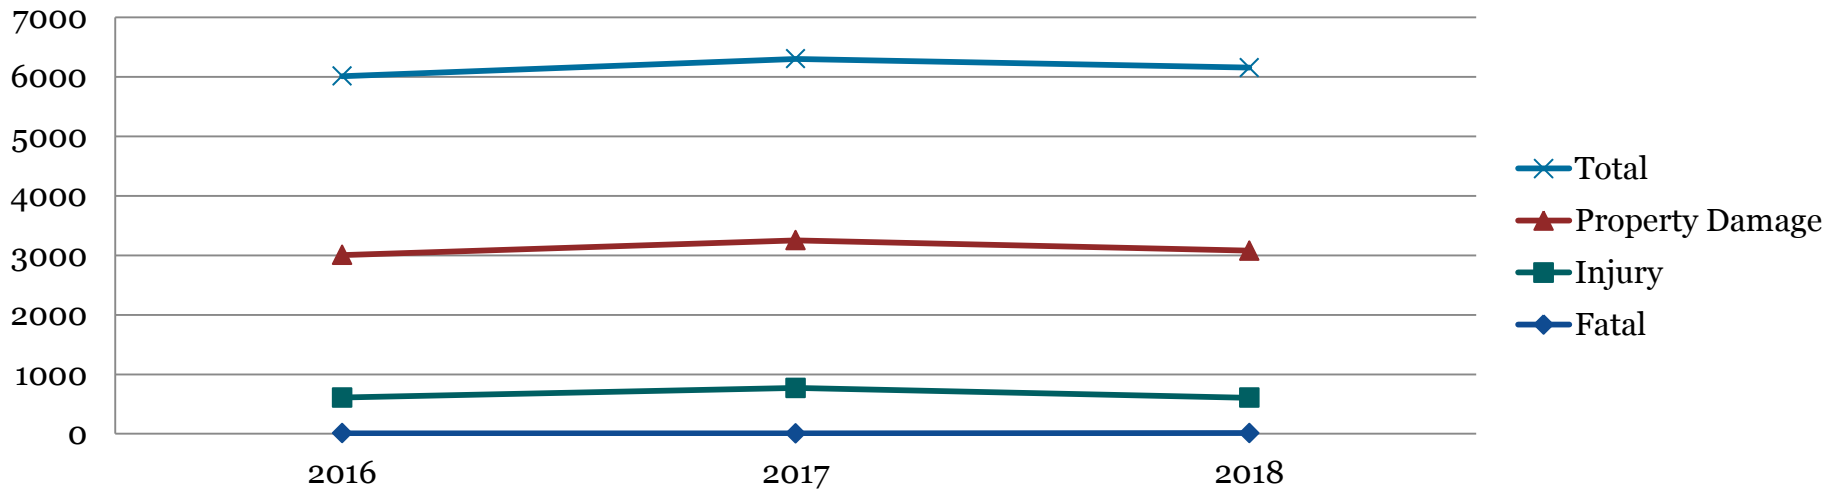

Bay County Dashboard

Public Safety

Bay County Dashboard

Public Safety

Traffic Injuries or Fatalities (Crash Statistics)	2016	2017	2018
Fatal	8	5	11
Injury	600	765	595
Property Damage	2,399	2,483	2,472
TOTAL	3,007	3,052	3,078

Sources: Michigan State Police Annual Traffic Crash Statistics

Bay County Dashboard

Public Safety

Number of Calls to 9-1-1	2016	2017	2018
Emergency 3 digit dial	85,919	75,653	77,736
Administrative Incoming Calls	52,065	50,746	53,514
Number of Calls for Service (Calls Dispatched)	81,740	91,844	85,425

Sources: Bay County Central Dispatch Database

Bay County Dashboard

Public Safety

Crime in Bay County	2016	2017	2018
Crimes Against Persons - Incidents	1,512	1,715	1,595
Crimes Against Persons - Arrests	484	548	566
Crimes Against Property – Incidents	3,008	2,969	2,307
Crimes Against Property - Arrests	368	407	299
Crimes Against Society – Incidents	1,201	1,330	1,156
Crimes Against Society - Arrests	761	831	756
Crimes Against All Other – Incidents	2,406	2,283	2,211
Crimes Against All Other - Arrests	1,695	1,791	1,796