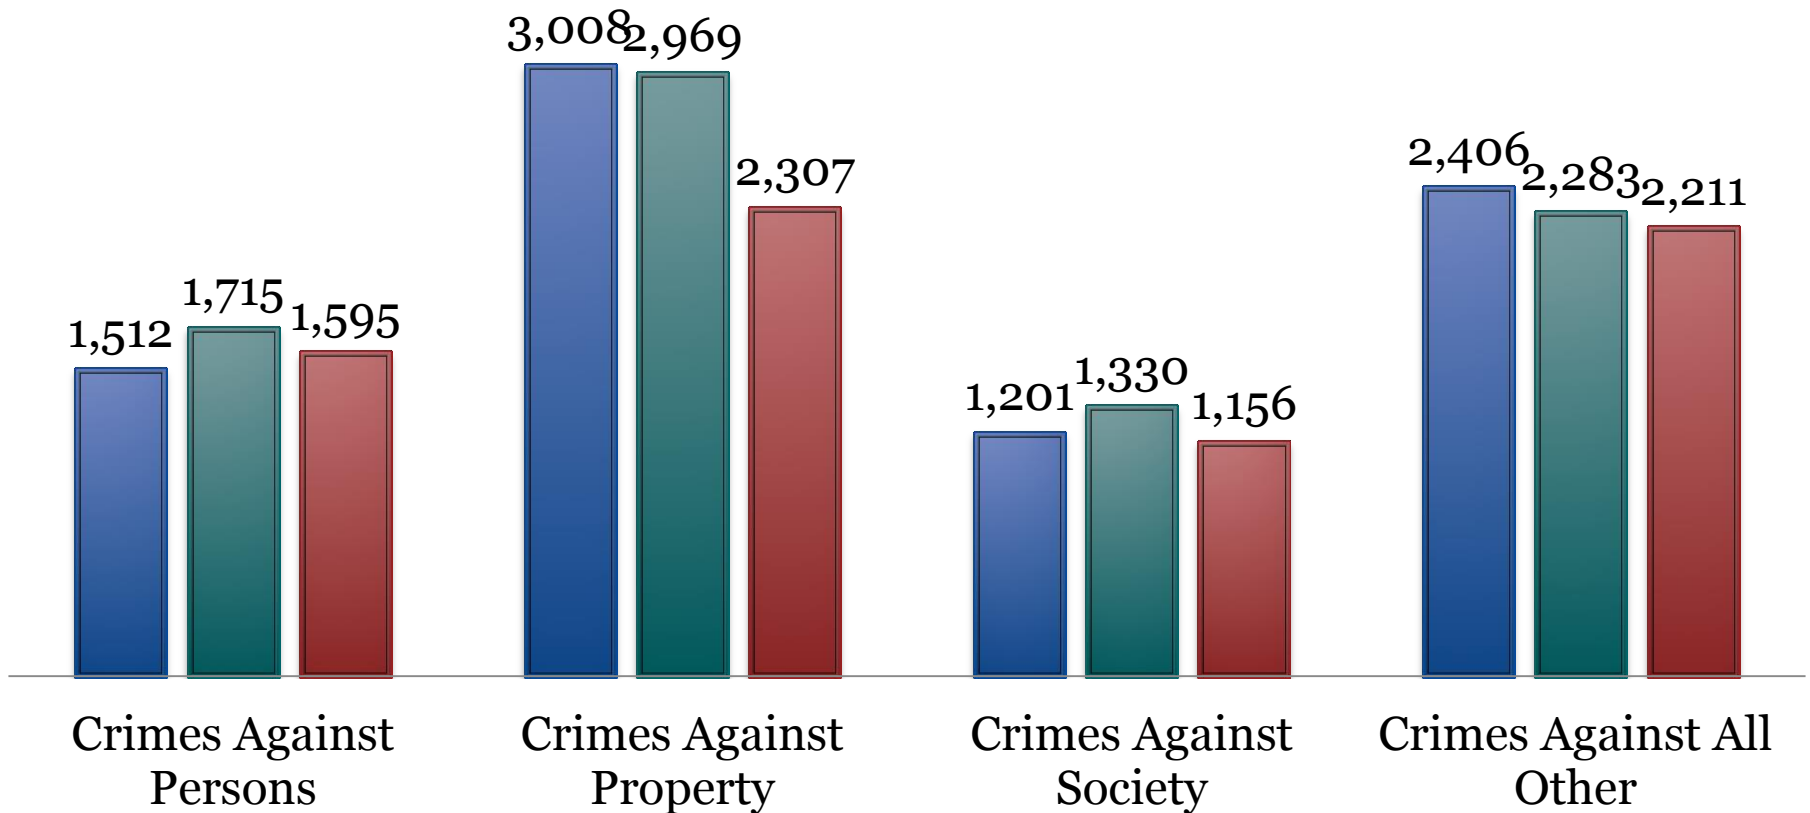

Bay County Dashboard

Public Safety

Bay County Dashboard

Public Safety

Traffic Injuries or Fatalities (Crash Statistics)	2016	2017	2018
Fatal	8	5	11
Injury	600	765	595
Property Damage	2,399	2,483	2,472
TOTAL	3,007	3,052	3,078

Sources: Bay County Central Dispatch Database

Bay County Dashboard

Public Safety

Crime in Bay County	2016	2017	2018
Crimes Against Persons - Incidents	1,512	1,715	1,595
Crimes Against Persons - Arrests	484	548	566
Crimes Against Property – Incidents	3,008	2,969	2,307
Crimes Against Property - Arrests	368	407	299
Crimes Against Society – Incidents	1,201	1,330	1,156
Crimes Against Society - Arrests	761	831	756
Crimes Against All Other – Incidents	2,406	2,283	2,211
Crimes Against All Other - Arrests	1,695	1,791	1,796

Sources: Michigan State Police Incident Crime Reporting, Bay County Central Dispatch

Bay County Dashboard

Public Safety

Incidents in Bay County by Crime Type

■ 2016 ■ 2017 ■ 2018

Bay County Dashboard

Public Safety

Arrests in Bay County by Crime Type

■ 2016 ■ 2017 ■ 2018