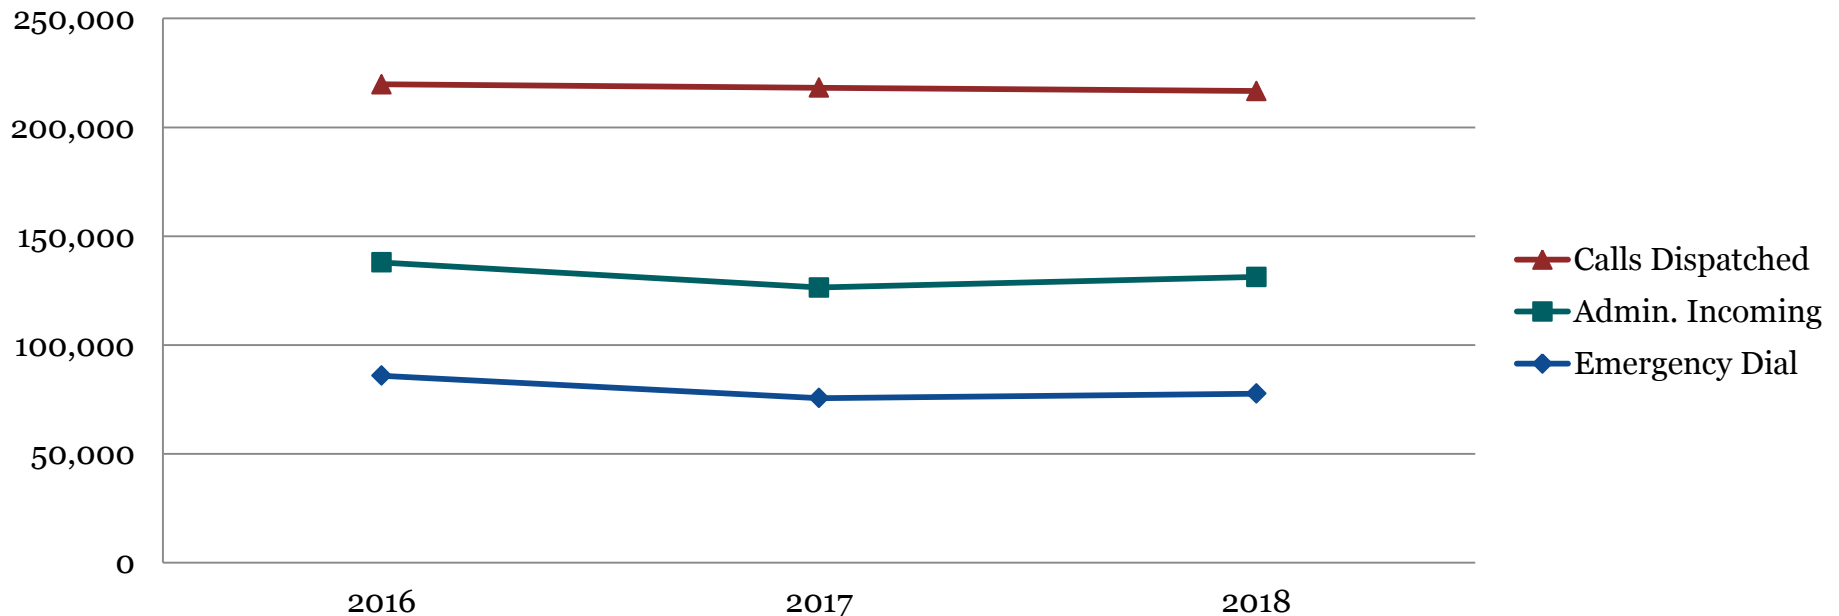

Bay County Dashboard

Public Safety

Bay County Dashboard

Public Safety

Traffic Injuries or Fatalities (Crash Statistics)	2016	2017	2018
Fatal	8	5	11
Injury	600	765	595
Property Damage	2,399	2,483	2,472
TOTAL	3,007	3,052	3,078

Sources: Michigan State Police Annual Traffic Crash Statistics

Bay County Dashboard

Public Safety

Number of Calls to 9-1-1	2016	2017	2018
Emergency 3 digit dial	85,919	75,653	77,736
Administrative Incoming Calls	52,065	50,746	53,514
Number of Calls for Service (Calls Dispatched)	81,740	91,844	85,425

Sources: Bay County Central Dispatch Database

Bay County Dashboard

Public Safety

Crime in Bay County	2016	2017	2018
Crimes Against Persons - Incidents	1,512	1,715	1,595
Crimes Against Persons - Arrests	484	548	566
Crimes Against Property – Incidents	3,008	2,969	2,307
Crimes Against Property - Arrests	368	407	299
Crimes Against Society – Incidents	1,201	1,330	1,156
Crimes Against Society - Arrests	761	831	756
Crimes Against All Other – Incidents	2,406	2,283	2,211
Crimes Against All Other - Arrests	1,695	1,791	1,796