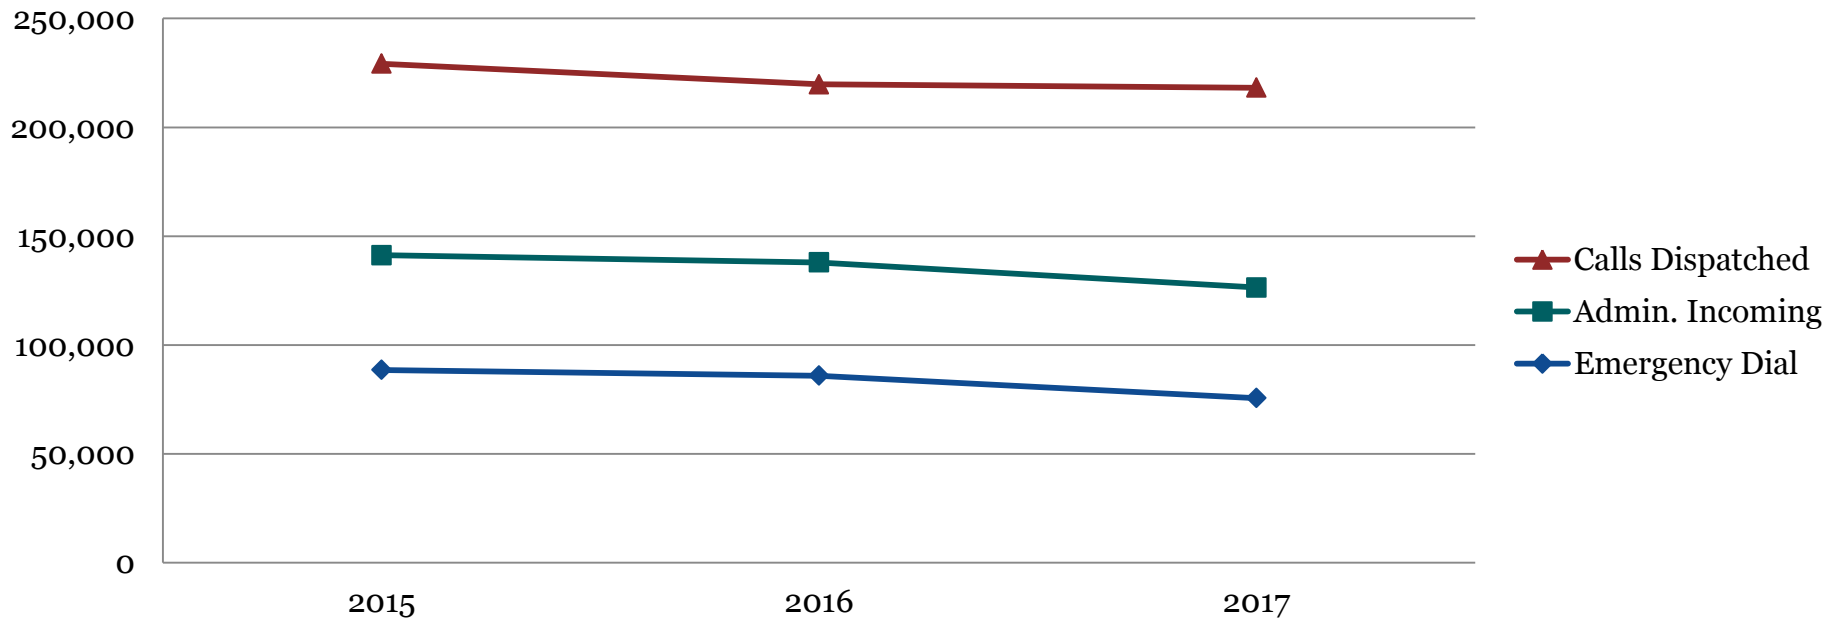

Bay County Dashboard

Public Safety

Bay County Dashboard

Public Safety

Traffic Injuries or Fatalities (Crash Statistics)	2015	2016	2017
Fatal	15	8	5
Injury	517	600	765
Property Damage	2,377	2,399	2,483
TOTAL	2,909	3,007	3,052

Sources: Michigan State Police Annual Traffic Crash Statistics

Bay County Dashboard

Public Safety

Number of Calls to 9-1-1	2015	2016	2017
Emergency 3 digit dial	88,545	85,919	75,653
Administrative Incoming Calls	52,740	52,065	50,746
Number of Calls for Service (Calls Dispatched)	87,955	81,740	91,844

Sources: Bay County Central Dispatch Database

Bay County Dashboard

Public Safety

Crime in Bay County	2015	2016	2017
Crimes Against Persons - Incidents	1,615	1,512	1,715
Crimes Against Persons - Arrests	485	484	548
Crimes Against Property – Incidents	3,266	3,008	2,969
Crimes Against Property - Arrests	373	368	407
Crimes Against Society – Incidents	1,304	1,201	1,330
Crimes Against Society - Arrests	788	761	831
Crimes Against All Other – Incidents	2,583	2,406	2,283
Crimes Against All Other - Arrests	1,797	1,695	1,791