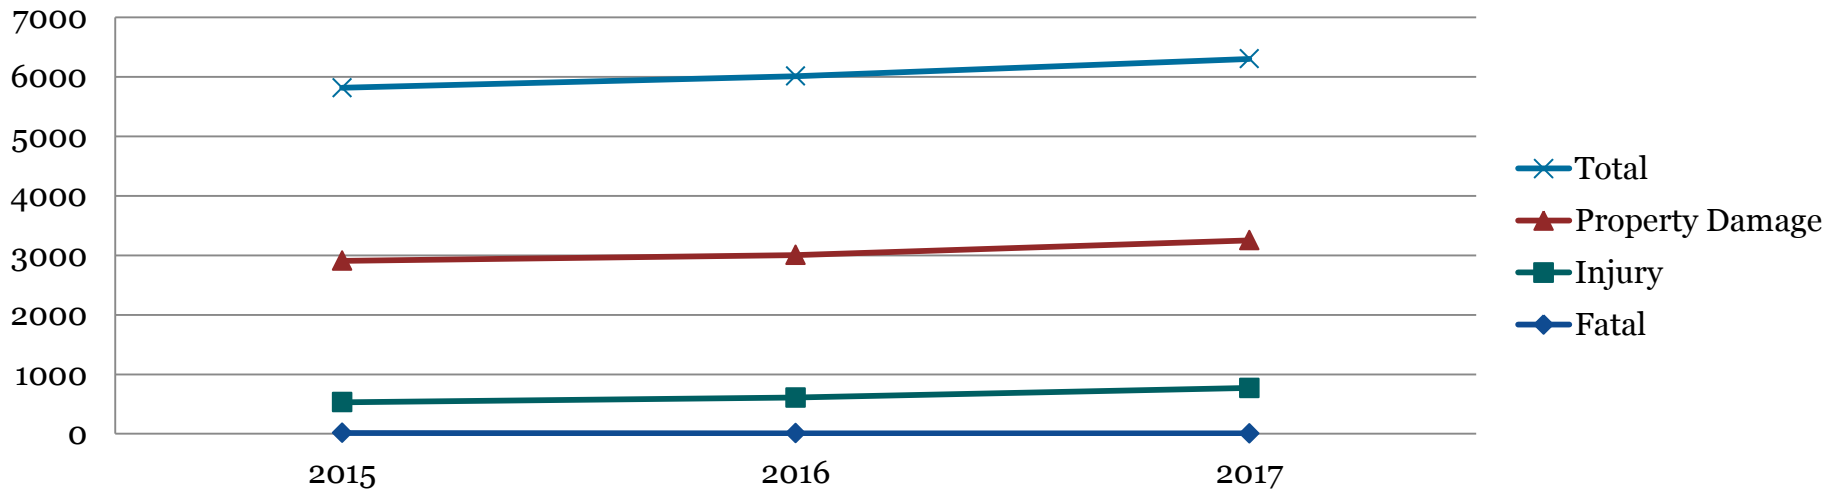

Bay County Dashboard

Public Safety

Bay County Dashboard

Public Safety

Traffic Injuries or Fatalities (Crash Statistics)	2015	2016	2017
Fatal	15	8	5
Injury	517	600	765
Property Damage	2,377	2,399	2,483
TOTAL	2,909	3,007	3,052

Sources: Michigan State Police Annual Traffic Crash Statistics

Bay County Dashboard

Public Safety

Number of Calls to 9-1-1	2015	2016	2017
Emergency 3 digit dial	88,545	85,919	75,653
Administrative Incoming Calls	52,740	52,065	50,746
Number of Calls for Service (Calls Dispatched)	87,955	81,740	91,844

Sources: Bay County Central Dispatch Database

Bay County Dashboard

Public Safety

Crime in Bay County	2015	2016	2017
Crimes Against Persons - Incidents	1,615	1,512	1,715
Crimes Against Persons - Arrests	485	484	548
Crimes Against Property – Incidents	3,266	3,008	2,969
Crimes Against Property - Arrests	373	368	407
Crimes Against Society – Incidents	1,304	1,201	1,330
Crimes Against Society - Arrests	788	761	831
Crimes Against All Other – Incidents	2,583	2,406	2,283
Crimes Against All Other - Arrests	1,797	1,695	1,791