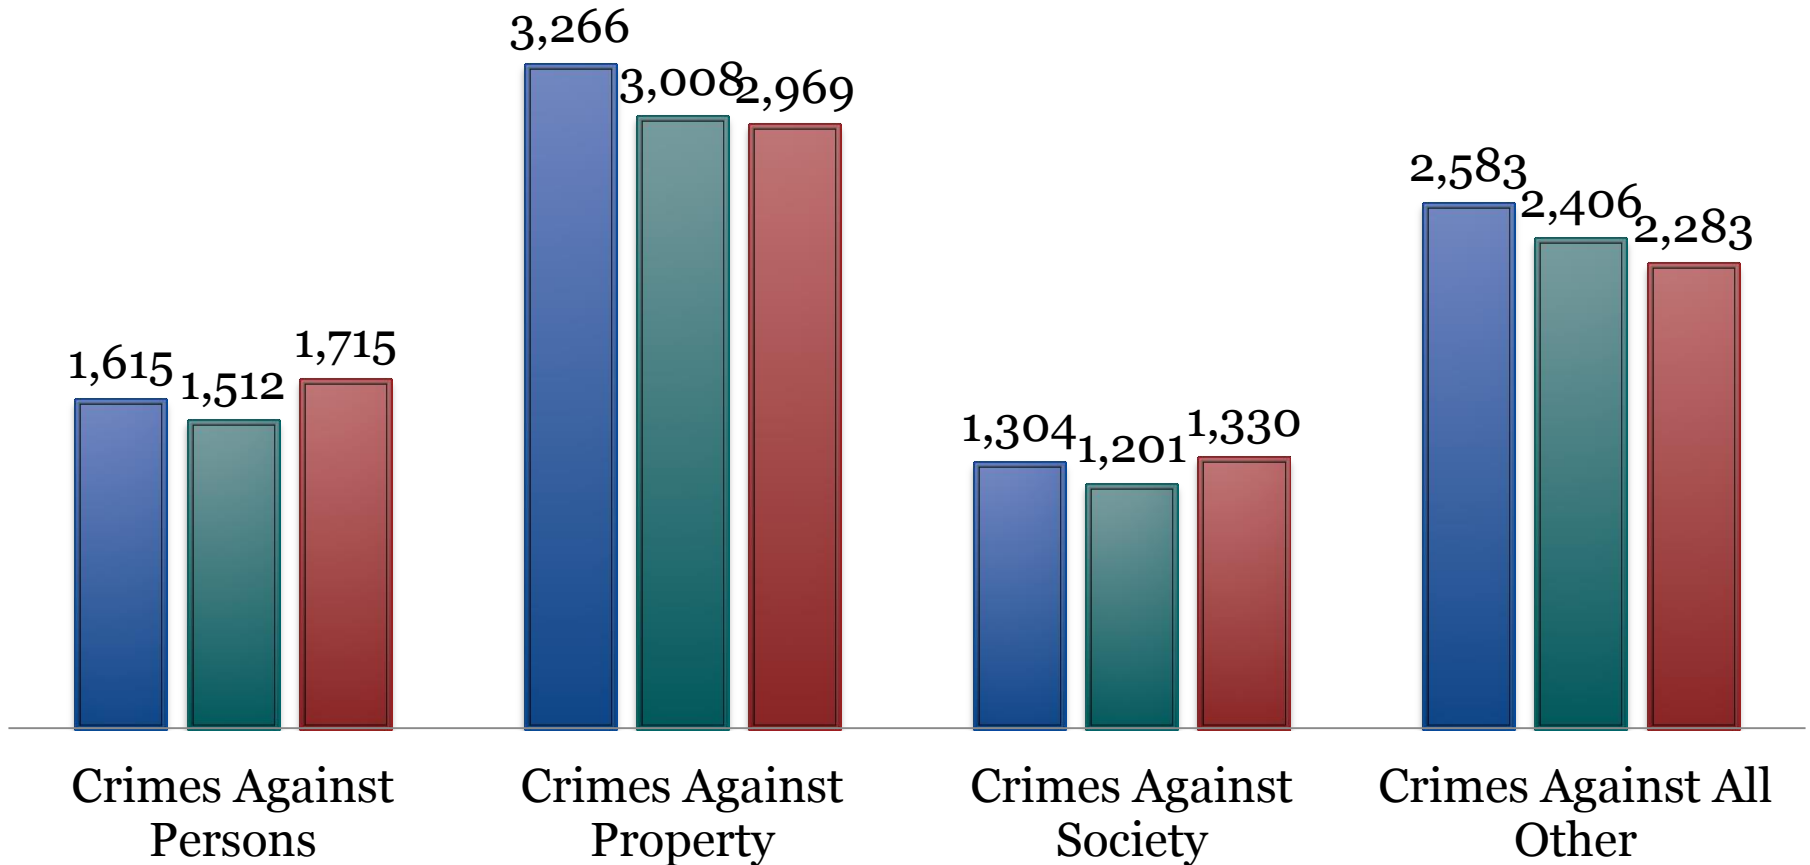

Bay County Dashboard

Public Safety

Bay County Dashboard

Public Safety

Traffic Injuries or Fatalities (Crash Statistics)	2015	2016	2017
Fatal	15	8	5
Injury	517	600	765
Property Damage	2,377	2,399	2,483
TOTAL	2,909	3,007	3,052

Sources: Bay County Central Dispatch Database

Bay County Dashboard

Public Safety

Crime in Bay County	2015	2016	2017
Crimes Against Persons - Incidents	1,615	1,512	1,715
Crimes Against Persons - Arrests	485	484	548
Crimes Against Property – Incidents	3,266	3,008	2,969
Crimes Against Property - Arrests	373	368	407
Crimes Against Society – Incidents	1,304	1,201	1,330
Crimes Against Society - Arrests	788	761	831
Crimes Against All Other – Incidents	2,583	2,406	2,283
Crimes Against All Other - Arrests	1,797	1,695	1,791

Sources: Michigan State Police Incident Crime Reporting, Bay County Central Dispatch

Bay County Dashboard

Public Safety

Incidents in Bay County by Crime Type

■ 2015 ■ 2016 ■ 2017

Bay County Dashboard

Public Safety

Arrests in Bay County by Crime Type

■ 2015 ■ 2016 ■ 2017