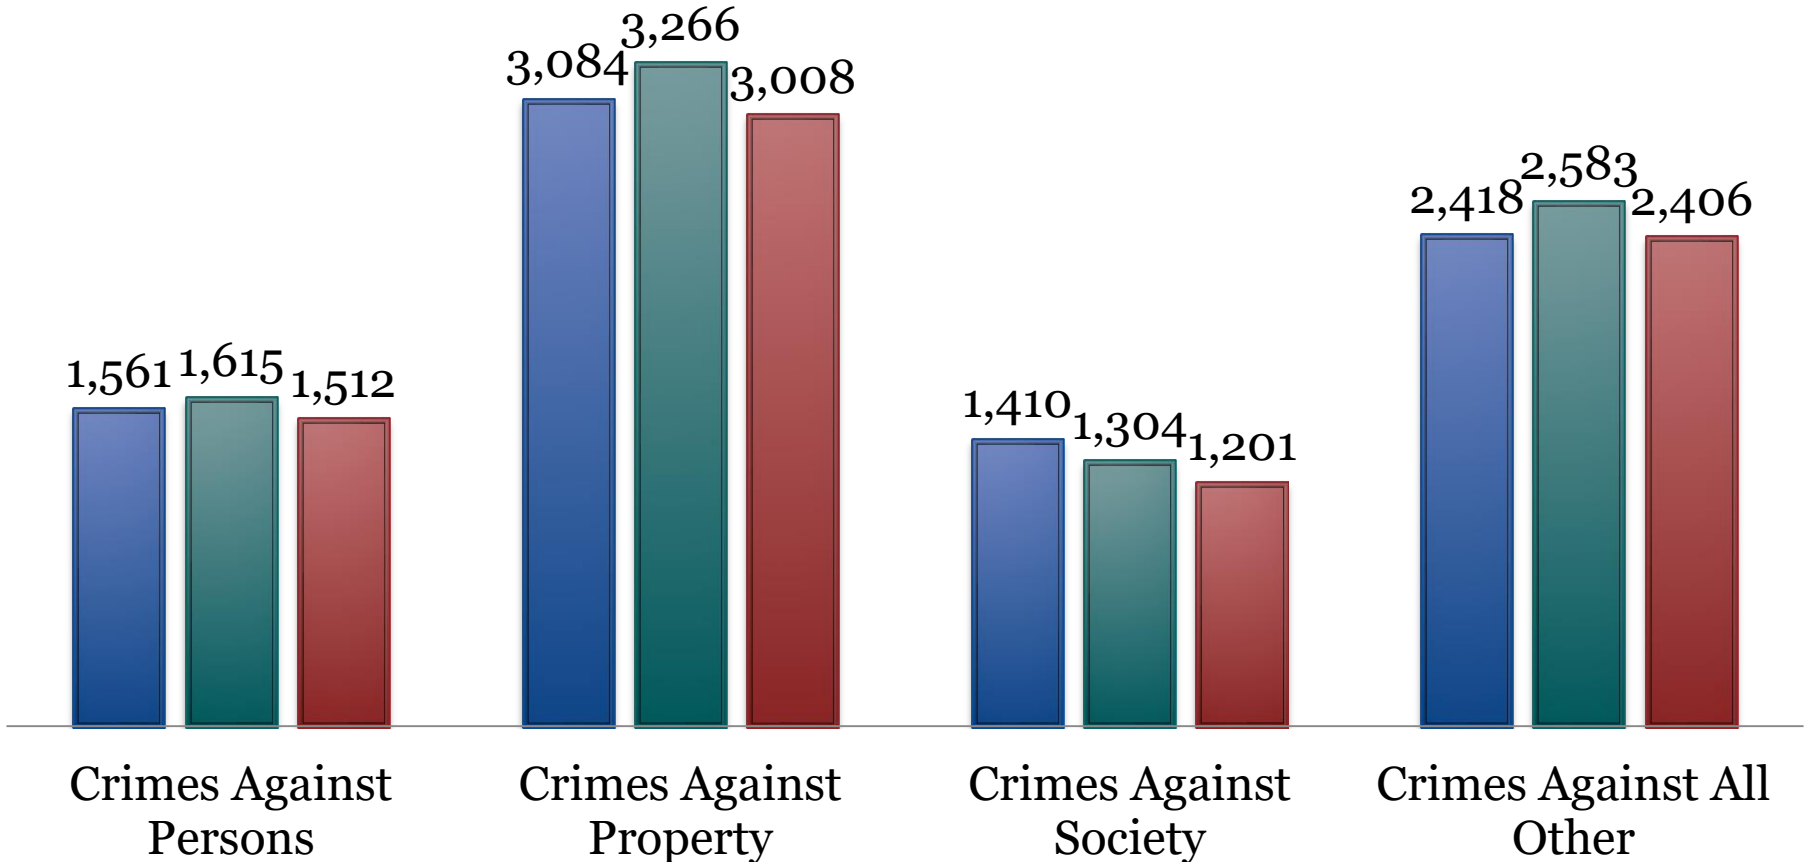

Bay County Dashboard

Public Safety

Bay County Dashboard

Public Safety

Traffic Injuries or Fatalities (Crash Statistics)	2014	2015	2016
Fatal	9	15	8
Injury	518	517	600
Property Damage	2,328	2,377	2,399
TOTAL	2,855	2,909	3,007

Sources: Bay County Central Dispatch Database

Bay County Dashboard

Public Safety

Crime in Bay County	2014	2015	2016
Crimes Against Persons - Incidents	1,561	1,615	1,512
Crimes Against Persons - Arrests	487	485	484
Crimes Against Property – Incidents	3,084	3,266	3,008
Crimes Against Property - Arrests	369	373	368
Crimes Against Society – Incidents	1,410	1,304	1,201
Crimes Against Society - Arrests	845	788	761
Crimes Against All Other – Incidents	2,418	2,583	2,406
Crimes Against All Other - Arrests	1,669	1,797	1,695

Sources: Michigan State Police Incident Crime Reporting, Bay County Central Dispatch

Bay County Dashboard

Public Safety

Incidents in Bay County by Crime Type

■ 2014 ■ 2015 ■ 2016

Bay County Dashboard

Public Safety

Arrests in Bay County by Crime Type

■ 2014 ■ 2015 ■ 2016