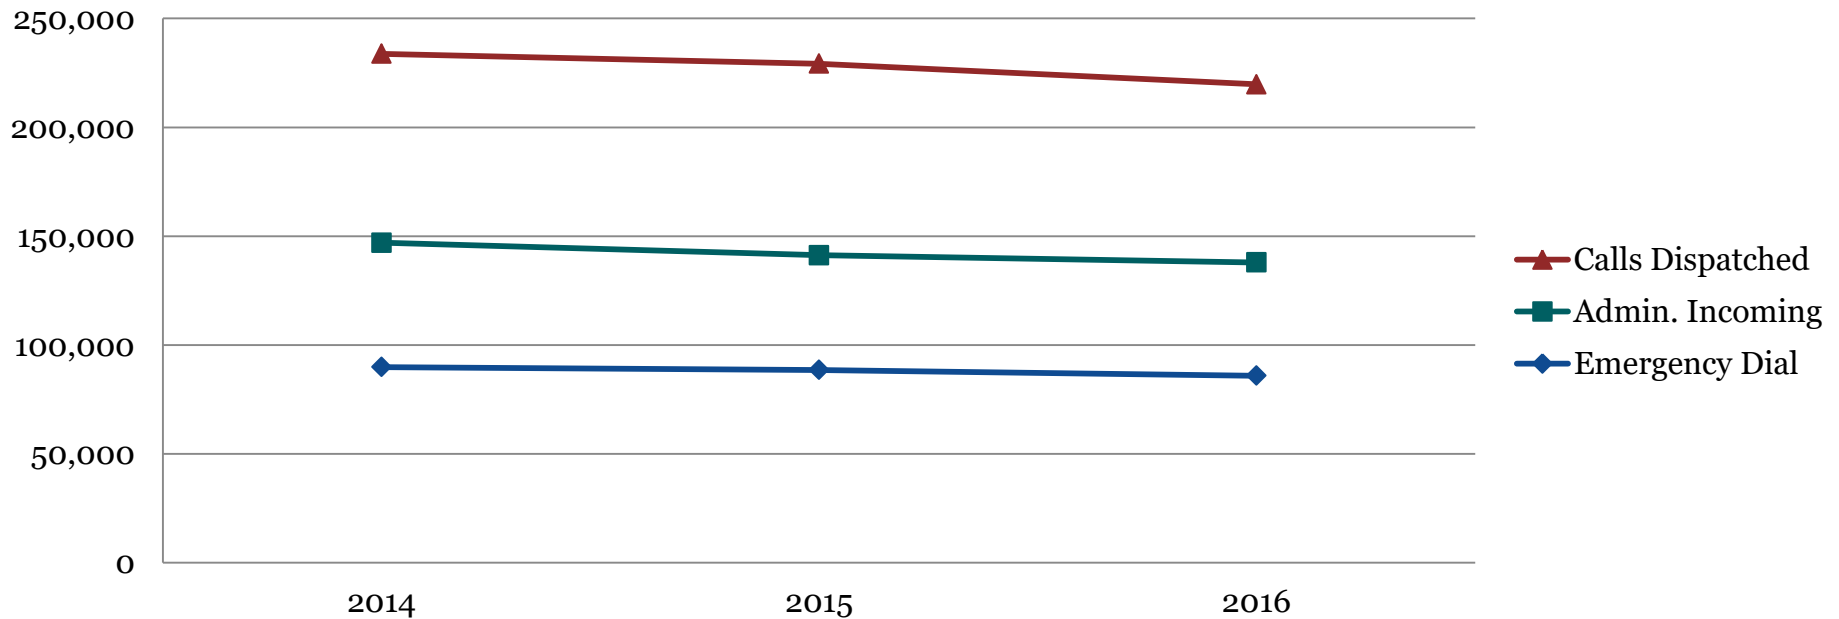

Bay County Dashboard

Public Safety

Bay County Dashboard

Public Safety

Traffic Injuries or Fatalities (Crash Statistics)	2014	2015	2016
Fatal	9	15	8
Injury	518	517	600
Property Damage	2,328	2,377	2,399
TOTAL	2,855	2,909	3,007

Sources: Michigan State Police Annual Traffic Crash Statistics

Bay County Dashboard

Public Safety

Number of Calls to 9-1-1	2014	2015	2016
Emergency 3 digit dial	89,910	88,545	85,919
Administrative Incoming Calls	57,067	52,740	52,065
Number of Calls for Service (Calls Dispatched)	86,781	87,955	81,740

Sources: Bay County Central Dispatch Database

Bay County Dashboard

Public Safety

Crime in Bay County	2014	2015	2016
Crimes Against Persons - Incidents	1,561	1,615	1,512
Crimes Against Persons - Arrests	487	485	484
Crimes Against Property – Incidents	3,084	3,266	3,008
Crimes Against Property - Arrests	369	373	368
Crimes Against Society – Incidents	1,410	1,304	1,201
Crimes Against Society - Arrests	845	788	761
Crimes Against All Other – Incidents	2,418	2,583	2,406
Crimes Against All Other - Arrests	1,669	1,797	1,695