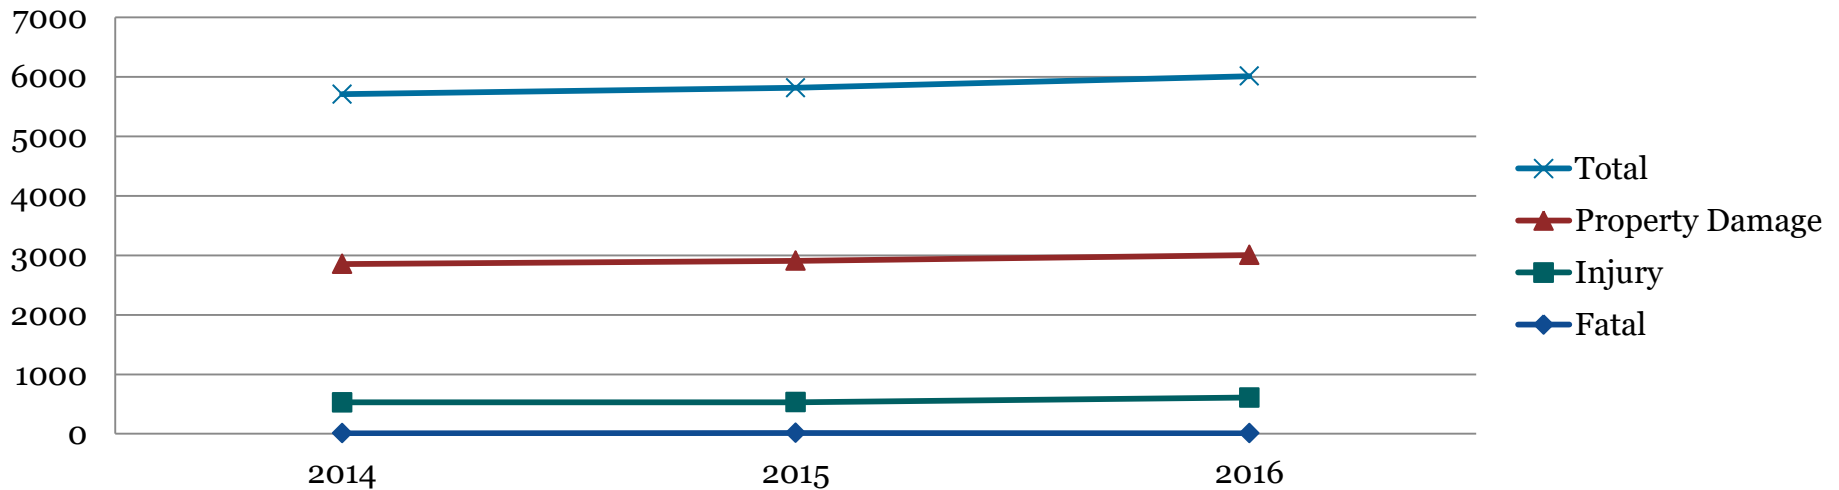

Bay County Dashboard

Public Safety

Bay County Dashboard

Public Safety

Traffic Injuries or Fatalities (Crash Statistics)	2014	2015	2016
Fatal	9	15	8
Injury	518	517	600
Property Damage	2,328	2,377	2,399
TOTAL	2,855	2,909	3,007

Sources: Michigan State Police Annual Traffic Crash Statistics

Bay County Dashboard

Public Safety

Number of Calls to 9-1-1	2014	2015	2016
Emergency 3 digit dial	89,910	88,545	85,919
Administrative Incoming Calls	57,067	52,740	52,065
Number of Calls for Service (Calls Dispatched)	86,781	87,955	81,740

Sources: Bay County Central Dispatch Database

Bay County Dashboard

Public Safety

Crime in Bay County	2014	2015	2016
Crimes Against Persons - Incidents	1,561	1,615	1,512
Crimes Against Persons - Arrests	487	485	484
Crimes Against Property – Incidents	3,084	3,266	3,008
Crimes Against Property - Arrests	369	373	368
Crimes Against Society – Incidents	1,410	1,304	1,201
Crimes Against Society - Arrests	845	788	761
Crimes Against All Other – Incidents	2,418	2,583	2,406
Crimes Against All Other - Arrests	1,669	1,797	1,695