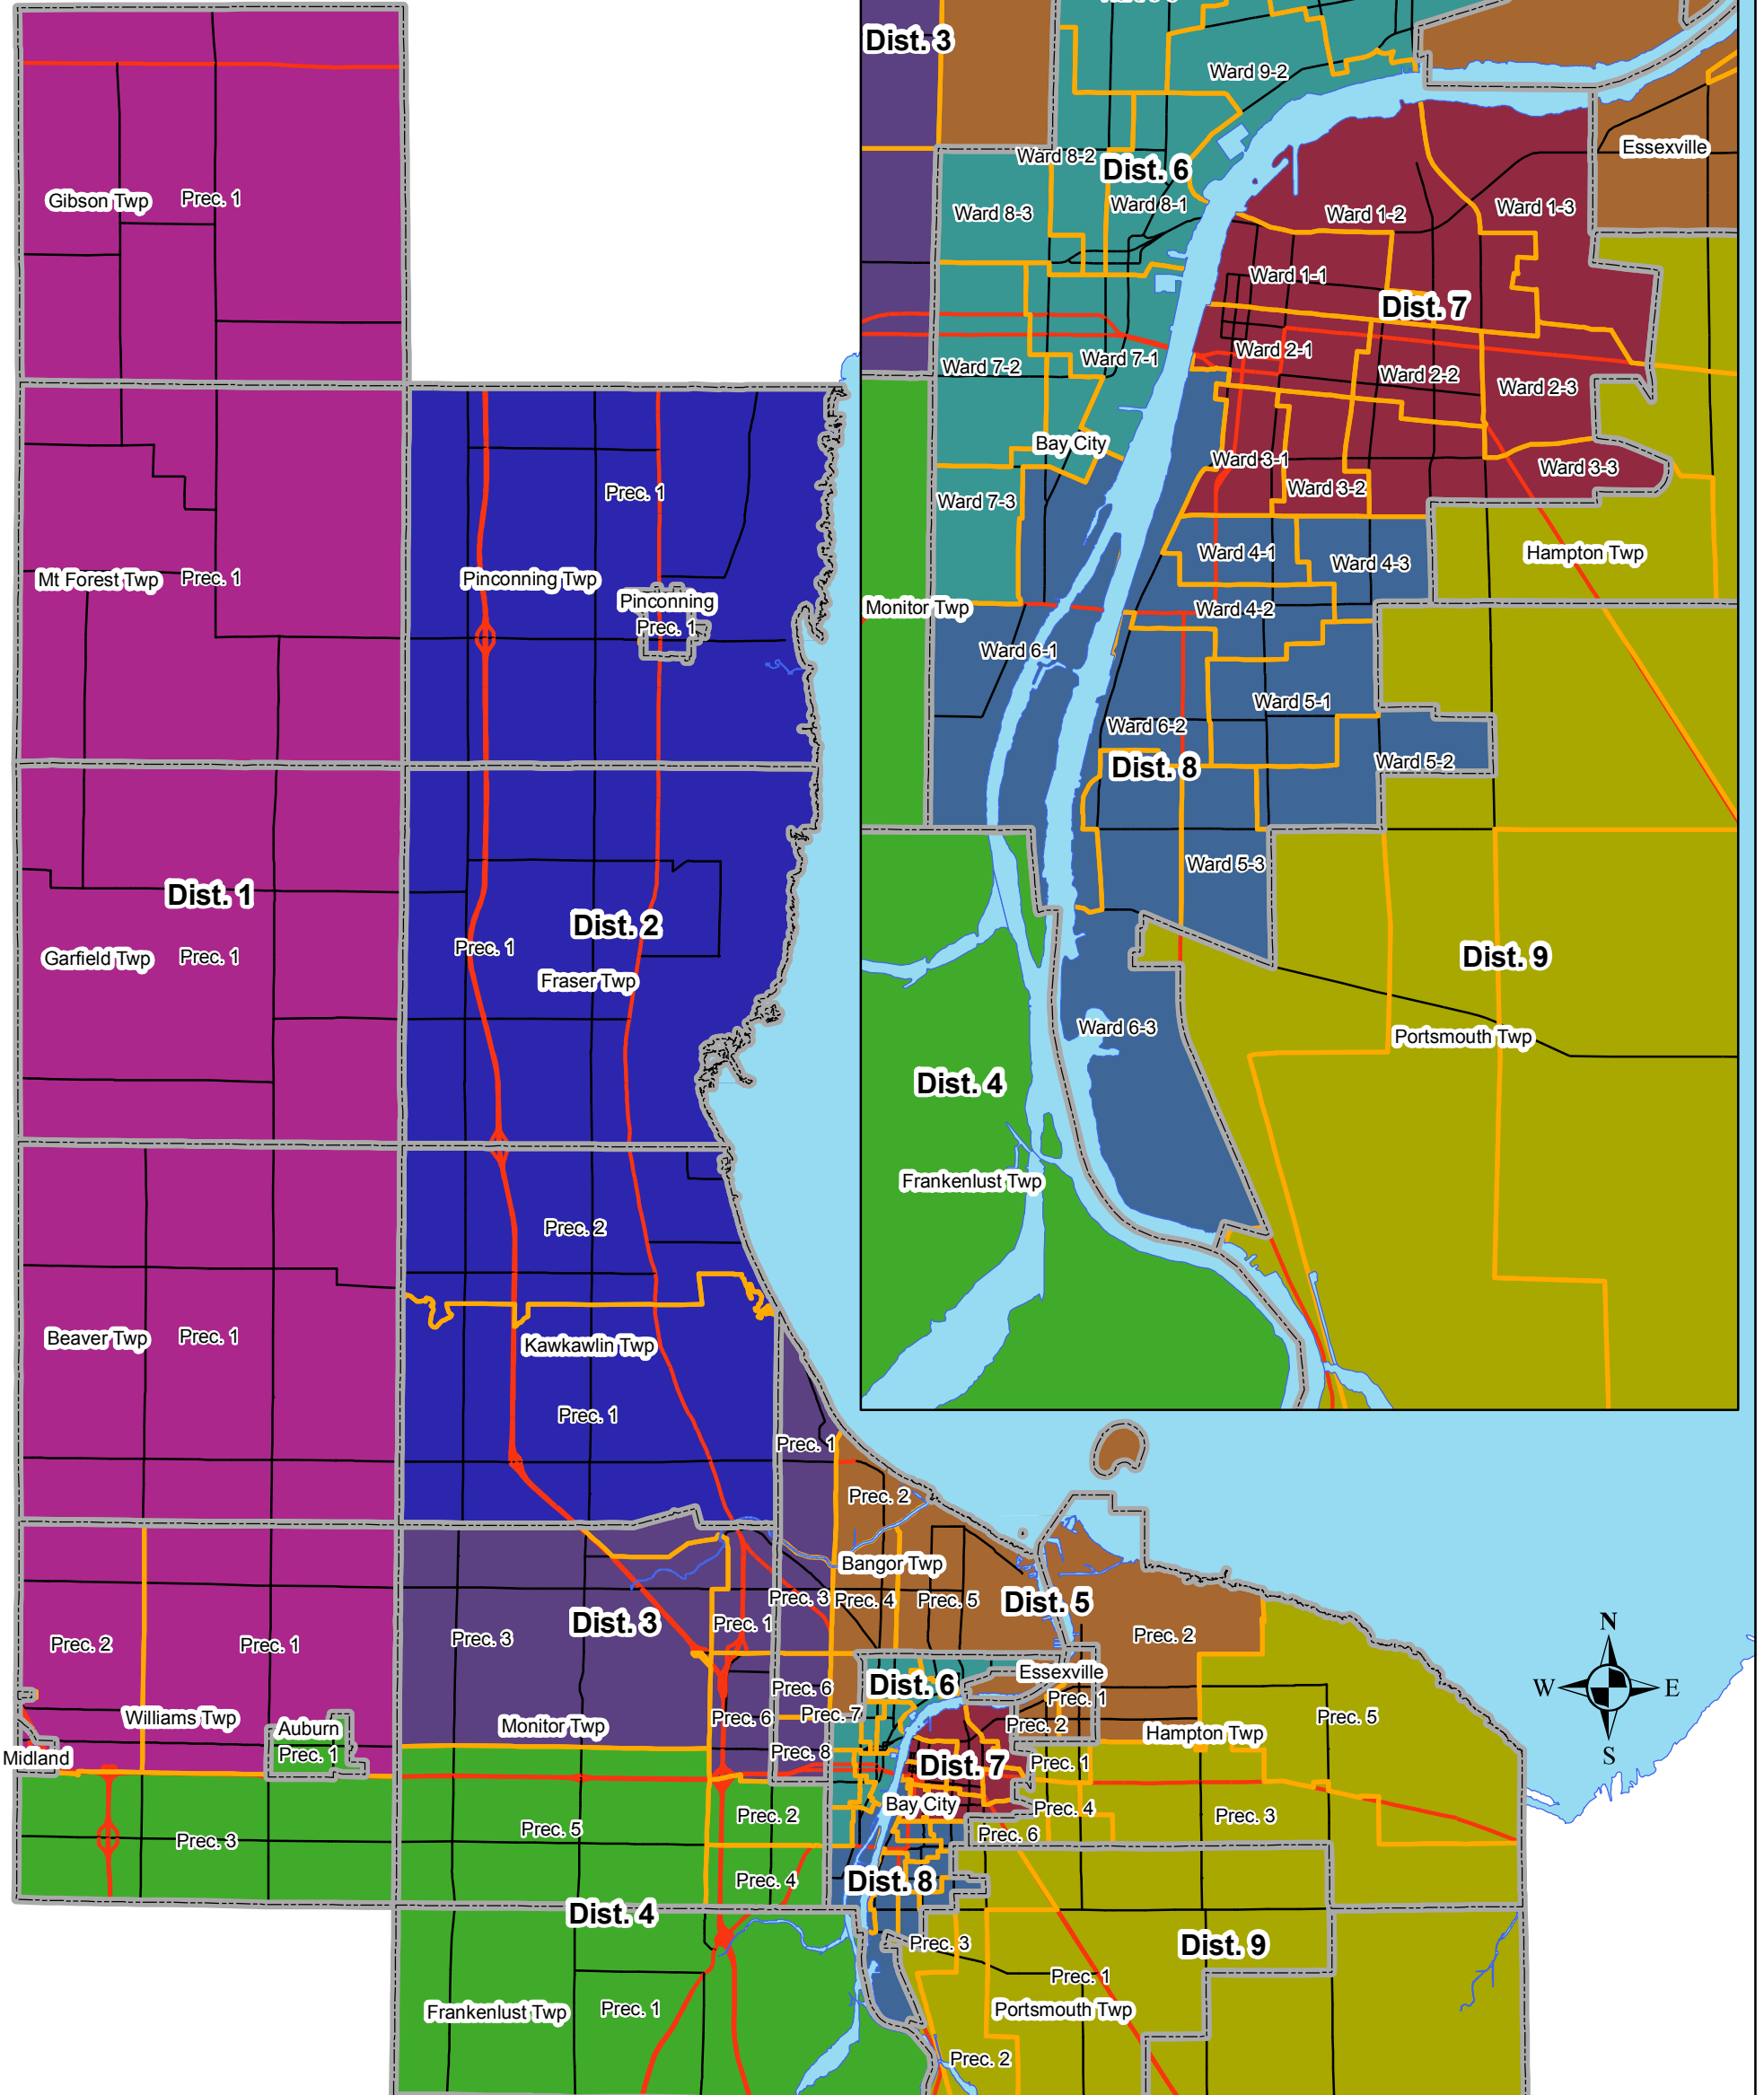

2011 Bay County Reapportionment

Plan #3 - 9.33% Nine Member

Legend

Plan #3 - Nine Member	District 5: 12,169 (1.62%)	City/Township Boundaries
District 1: 11,448 (-4.40%)	District 6: 11,449 (-4.39%)	Saginaw Bay
District 2: 11,778 (-1.65%)	District 7: 11,458 (-4.32%)	Voter Precincts
District 3: 12,565 (4.93%)	District 8: 12,027 (0.43%)	State Trunklines
District 4: 12,463 (4.08%)	District 9: 12,414 (3.67%)	Local Roads