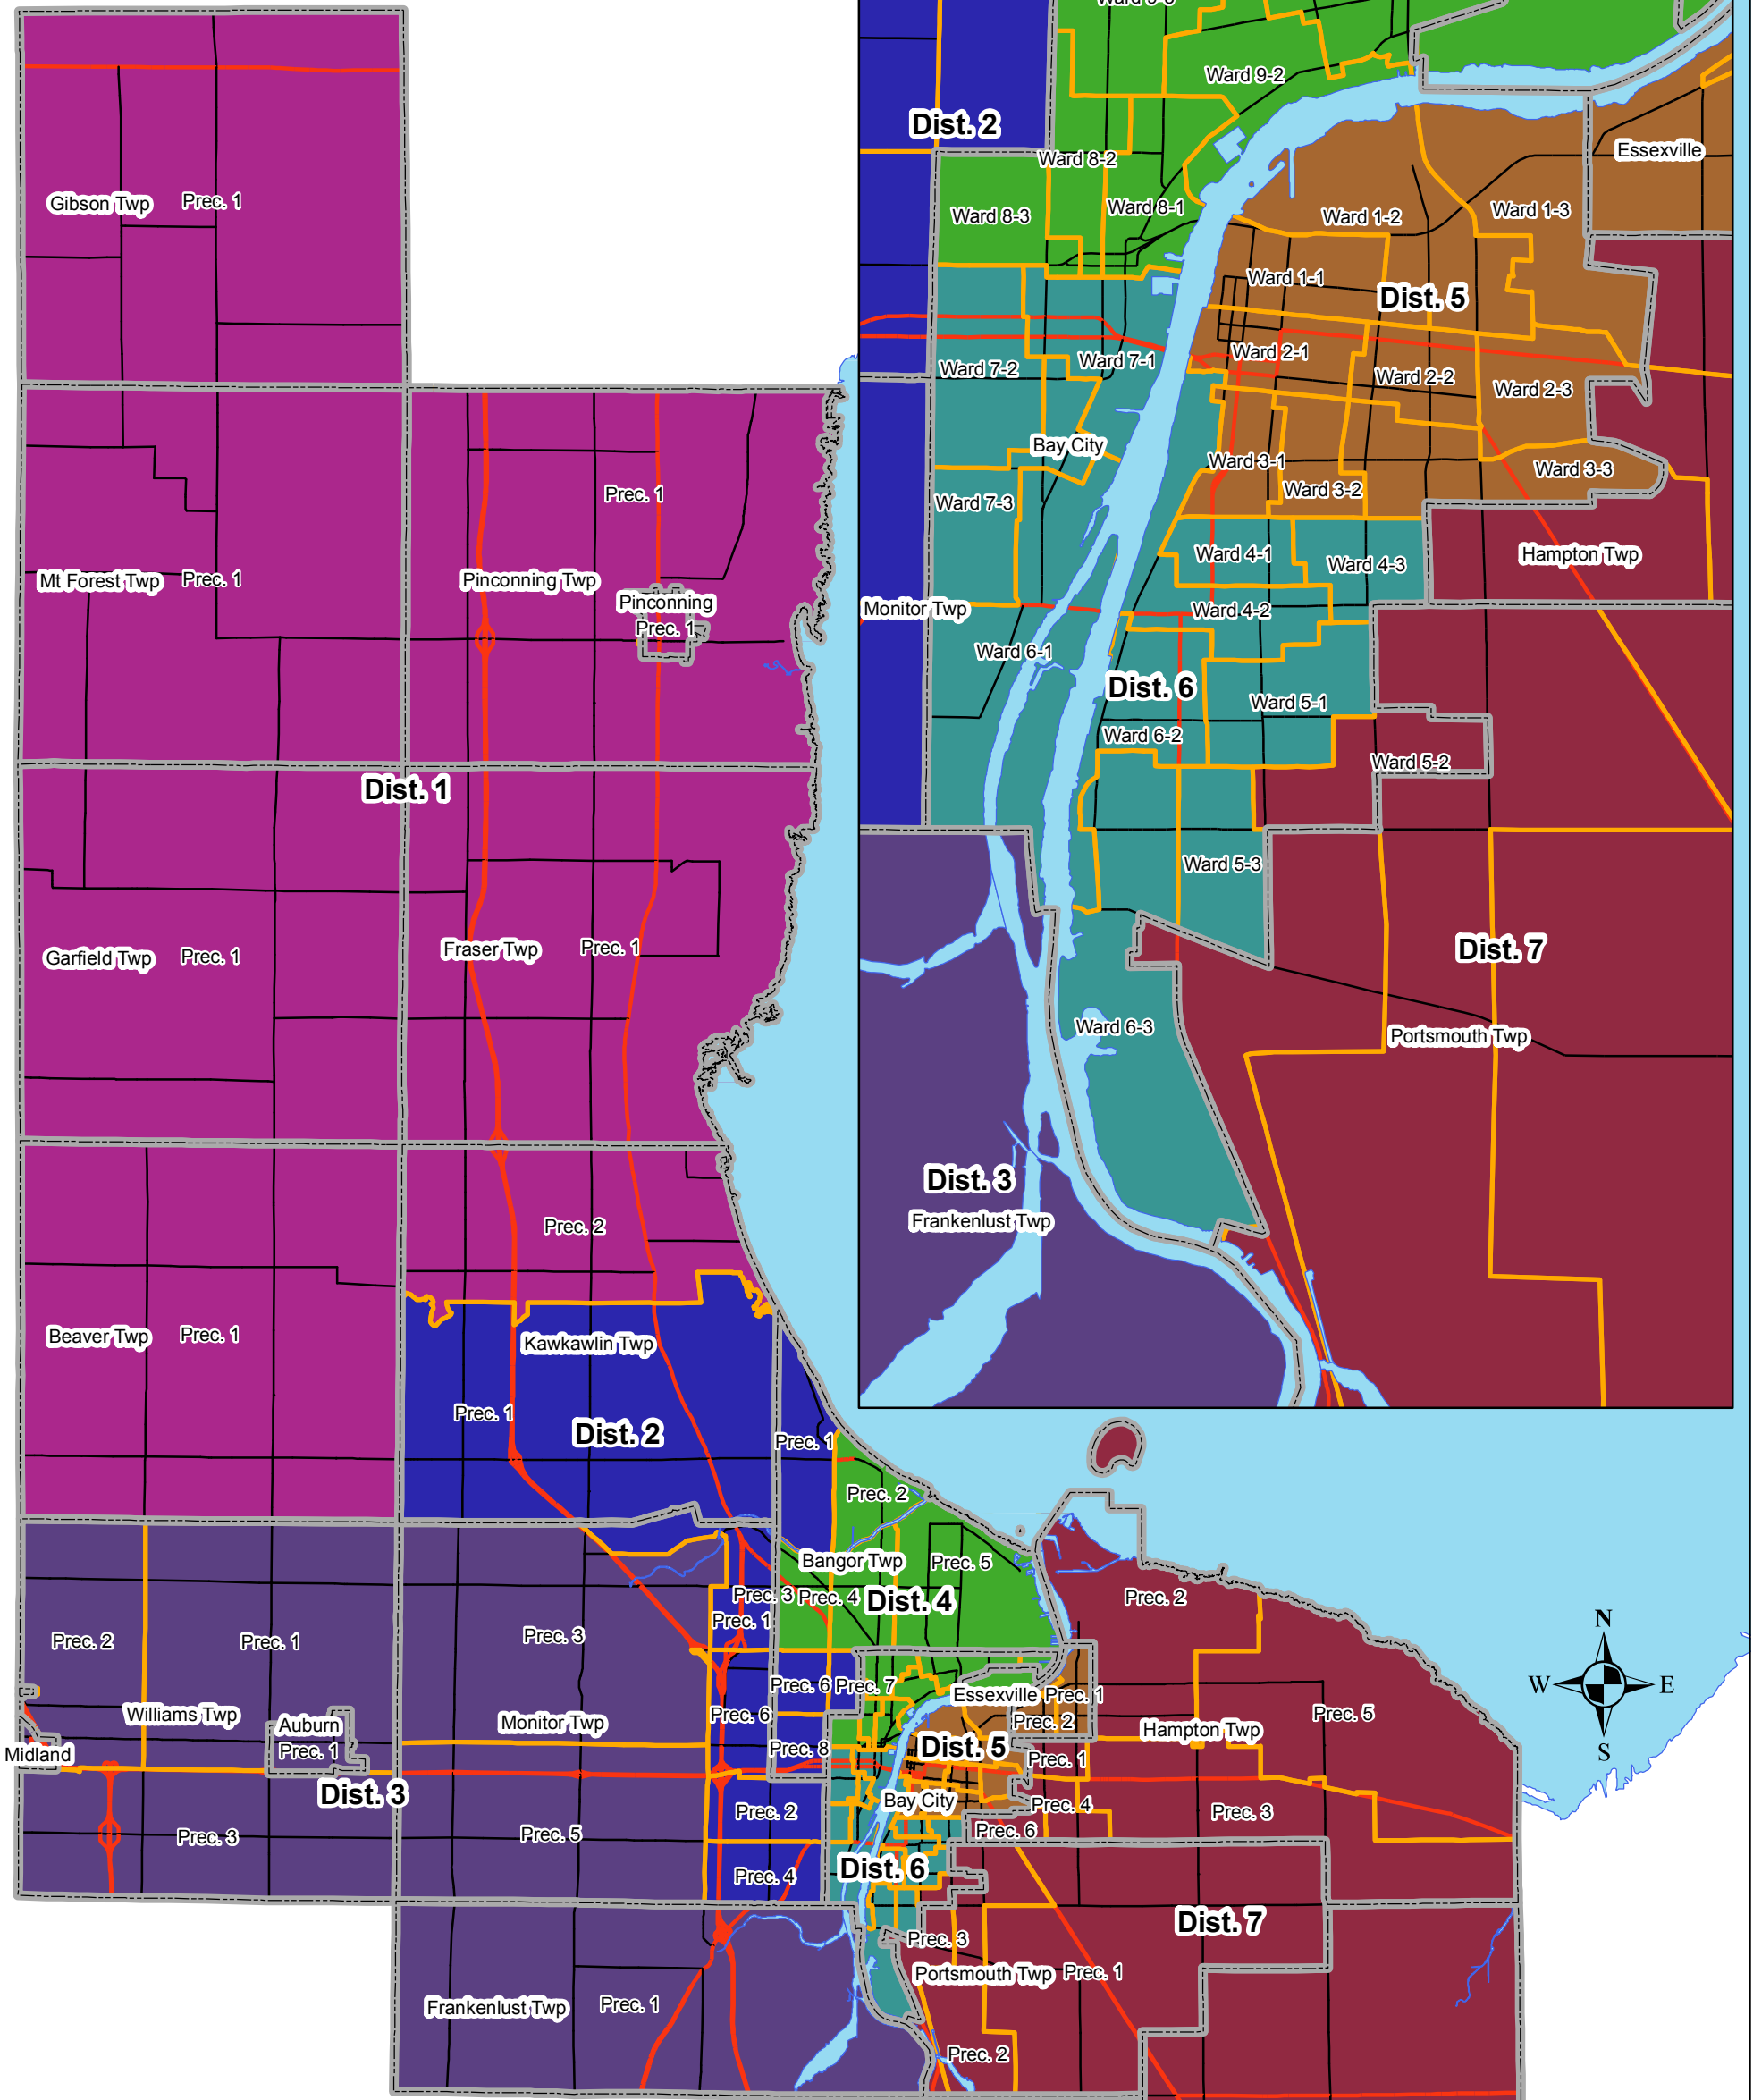

2011 Bay County Reapportionment

Plan #1 - 9.89% Seven Member

Legend

Plan # 1 - Seven Member	 District 4: 16,118 (5.08%)	 City/Township Boundaries
 District 1: 16,218 (5.34%)	 District 5: 14,936 (-2.99%)	 Saginaw Bay
 District 2: 15,546 (0.97%)	 District 6: 14,696 (-4.55%)	 Voter Precincts
 District 3: 14,827 (-3.70%)	 District 7: 15,430 (0.22%)	 State Trunklines
		 Local Roads