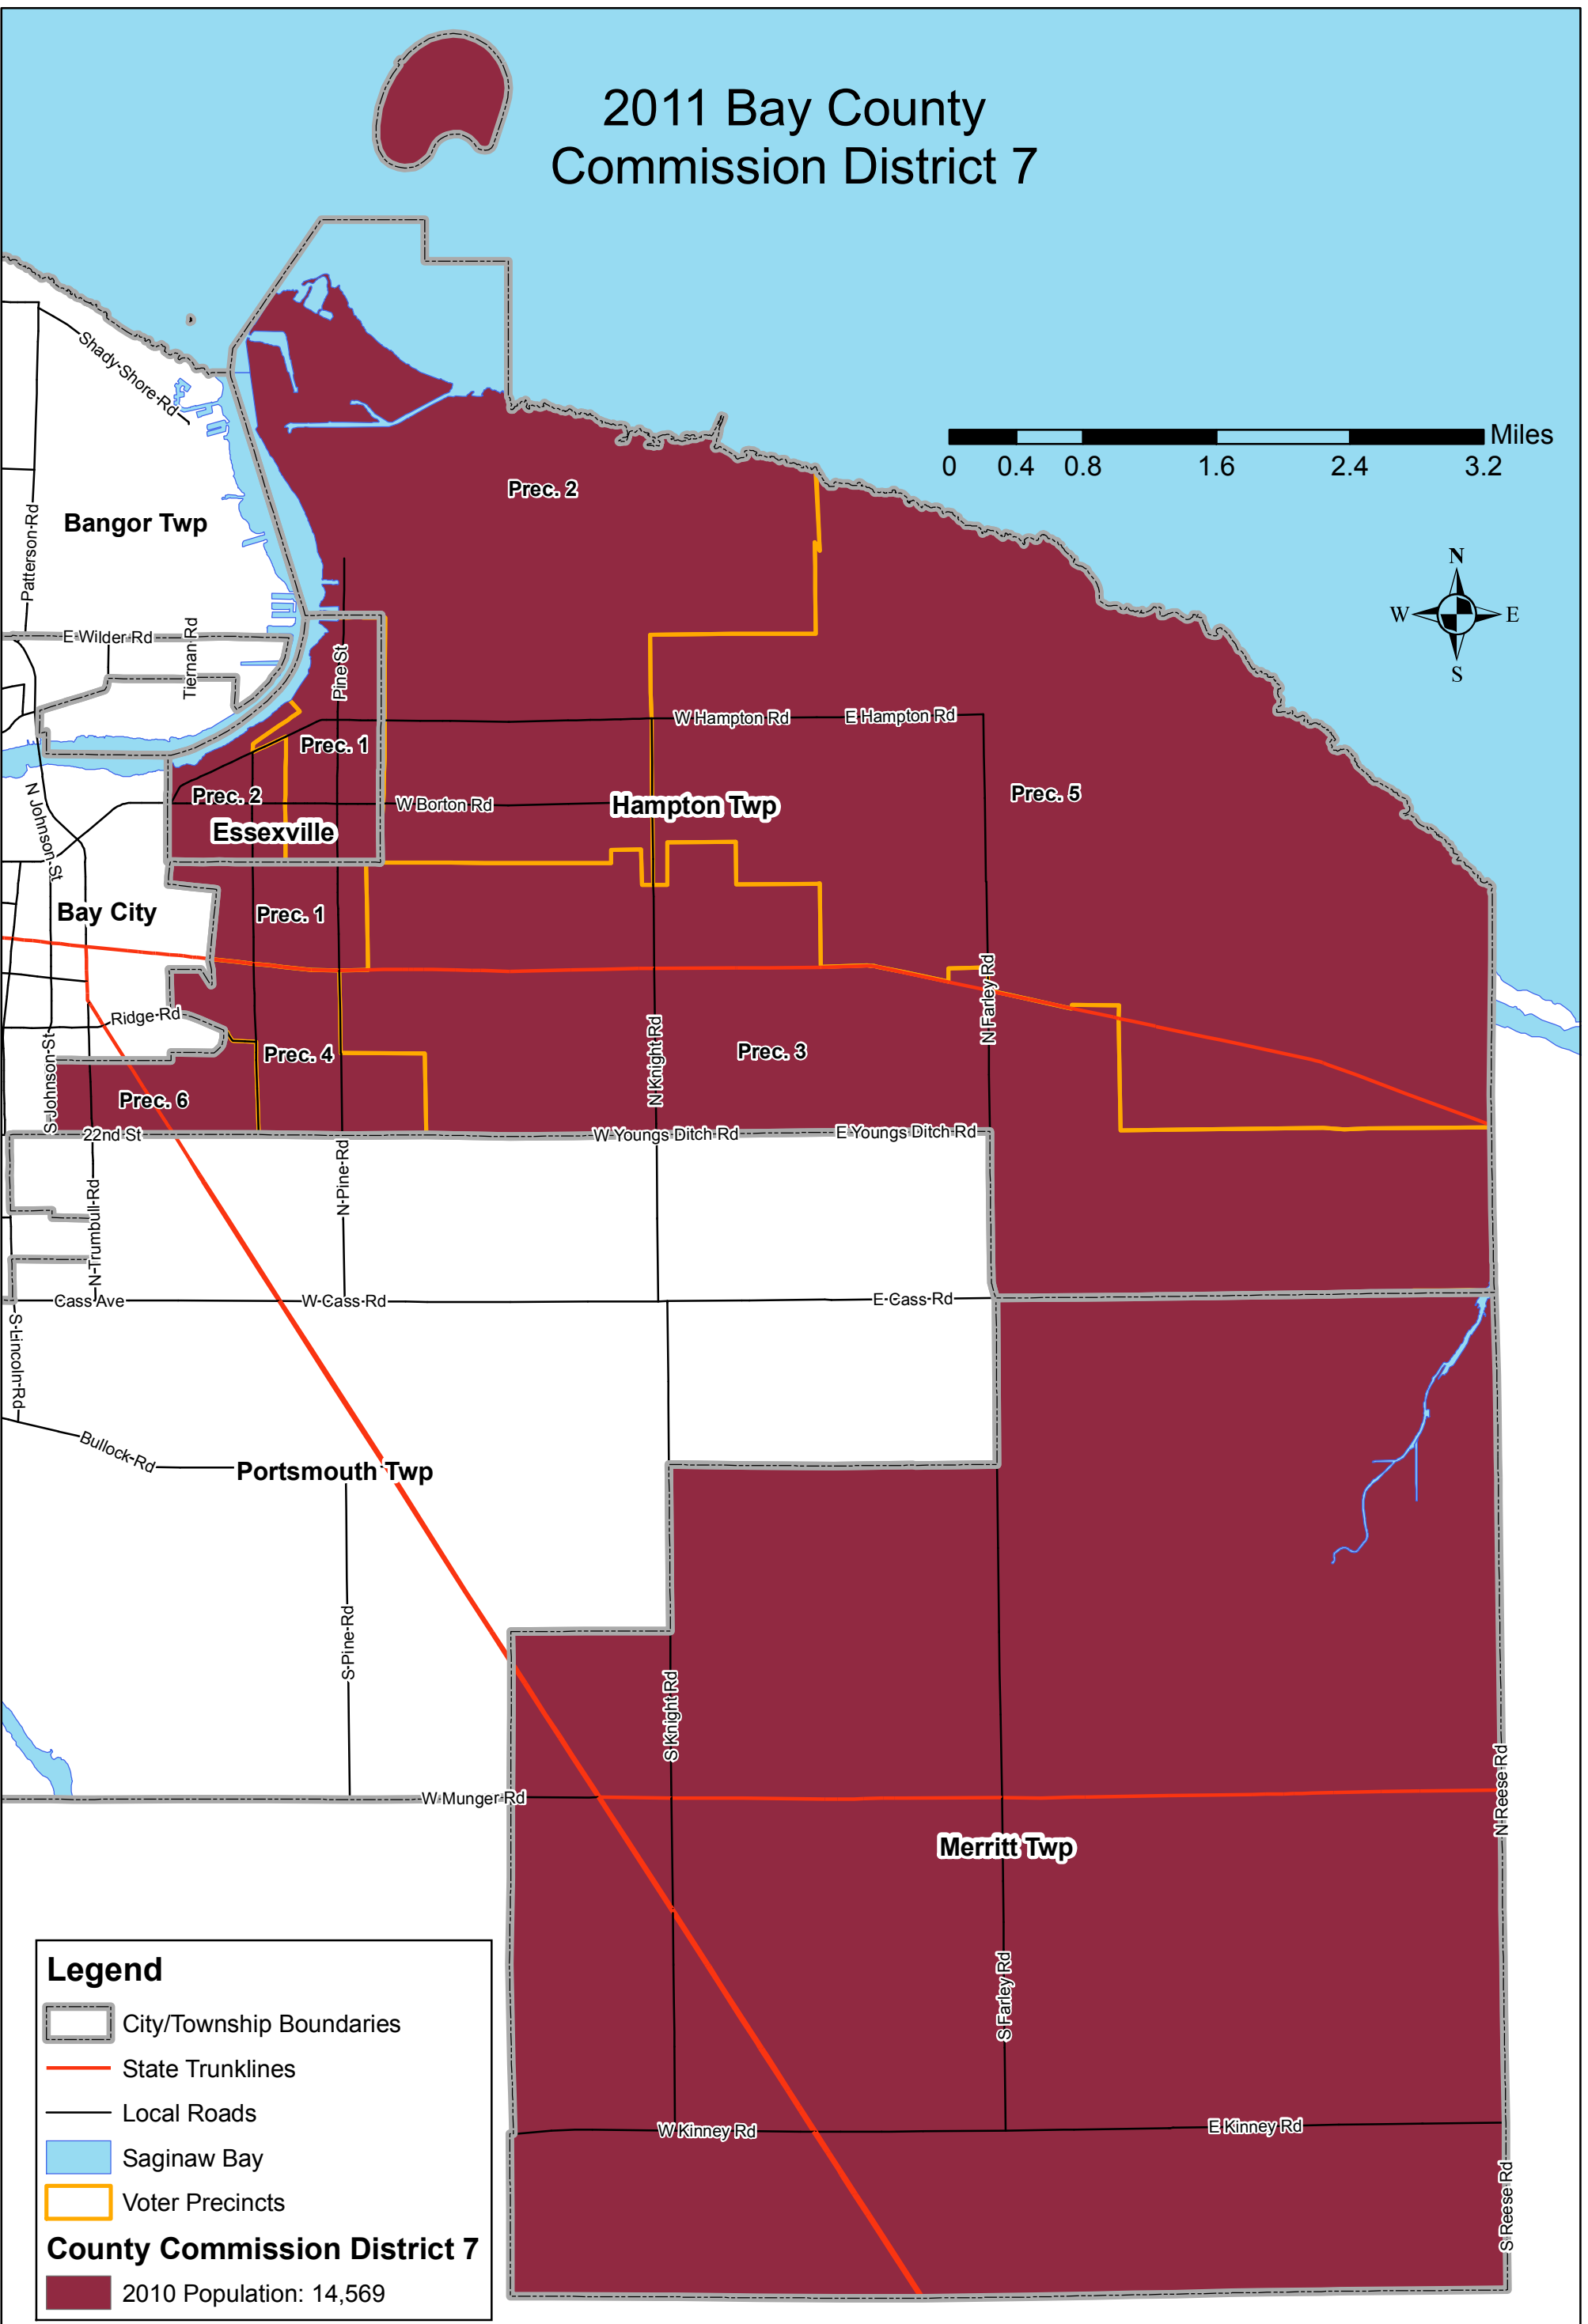

# 2011 Bay County Commission District 7

**Legend**

- City/Township Boundaries
- State Trunklines
- Local Roads
- Saginaw Bay
- Voter Precincts

**County Commission District 7**

- 2010 Population: 14,569