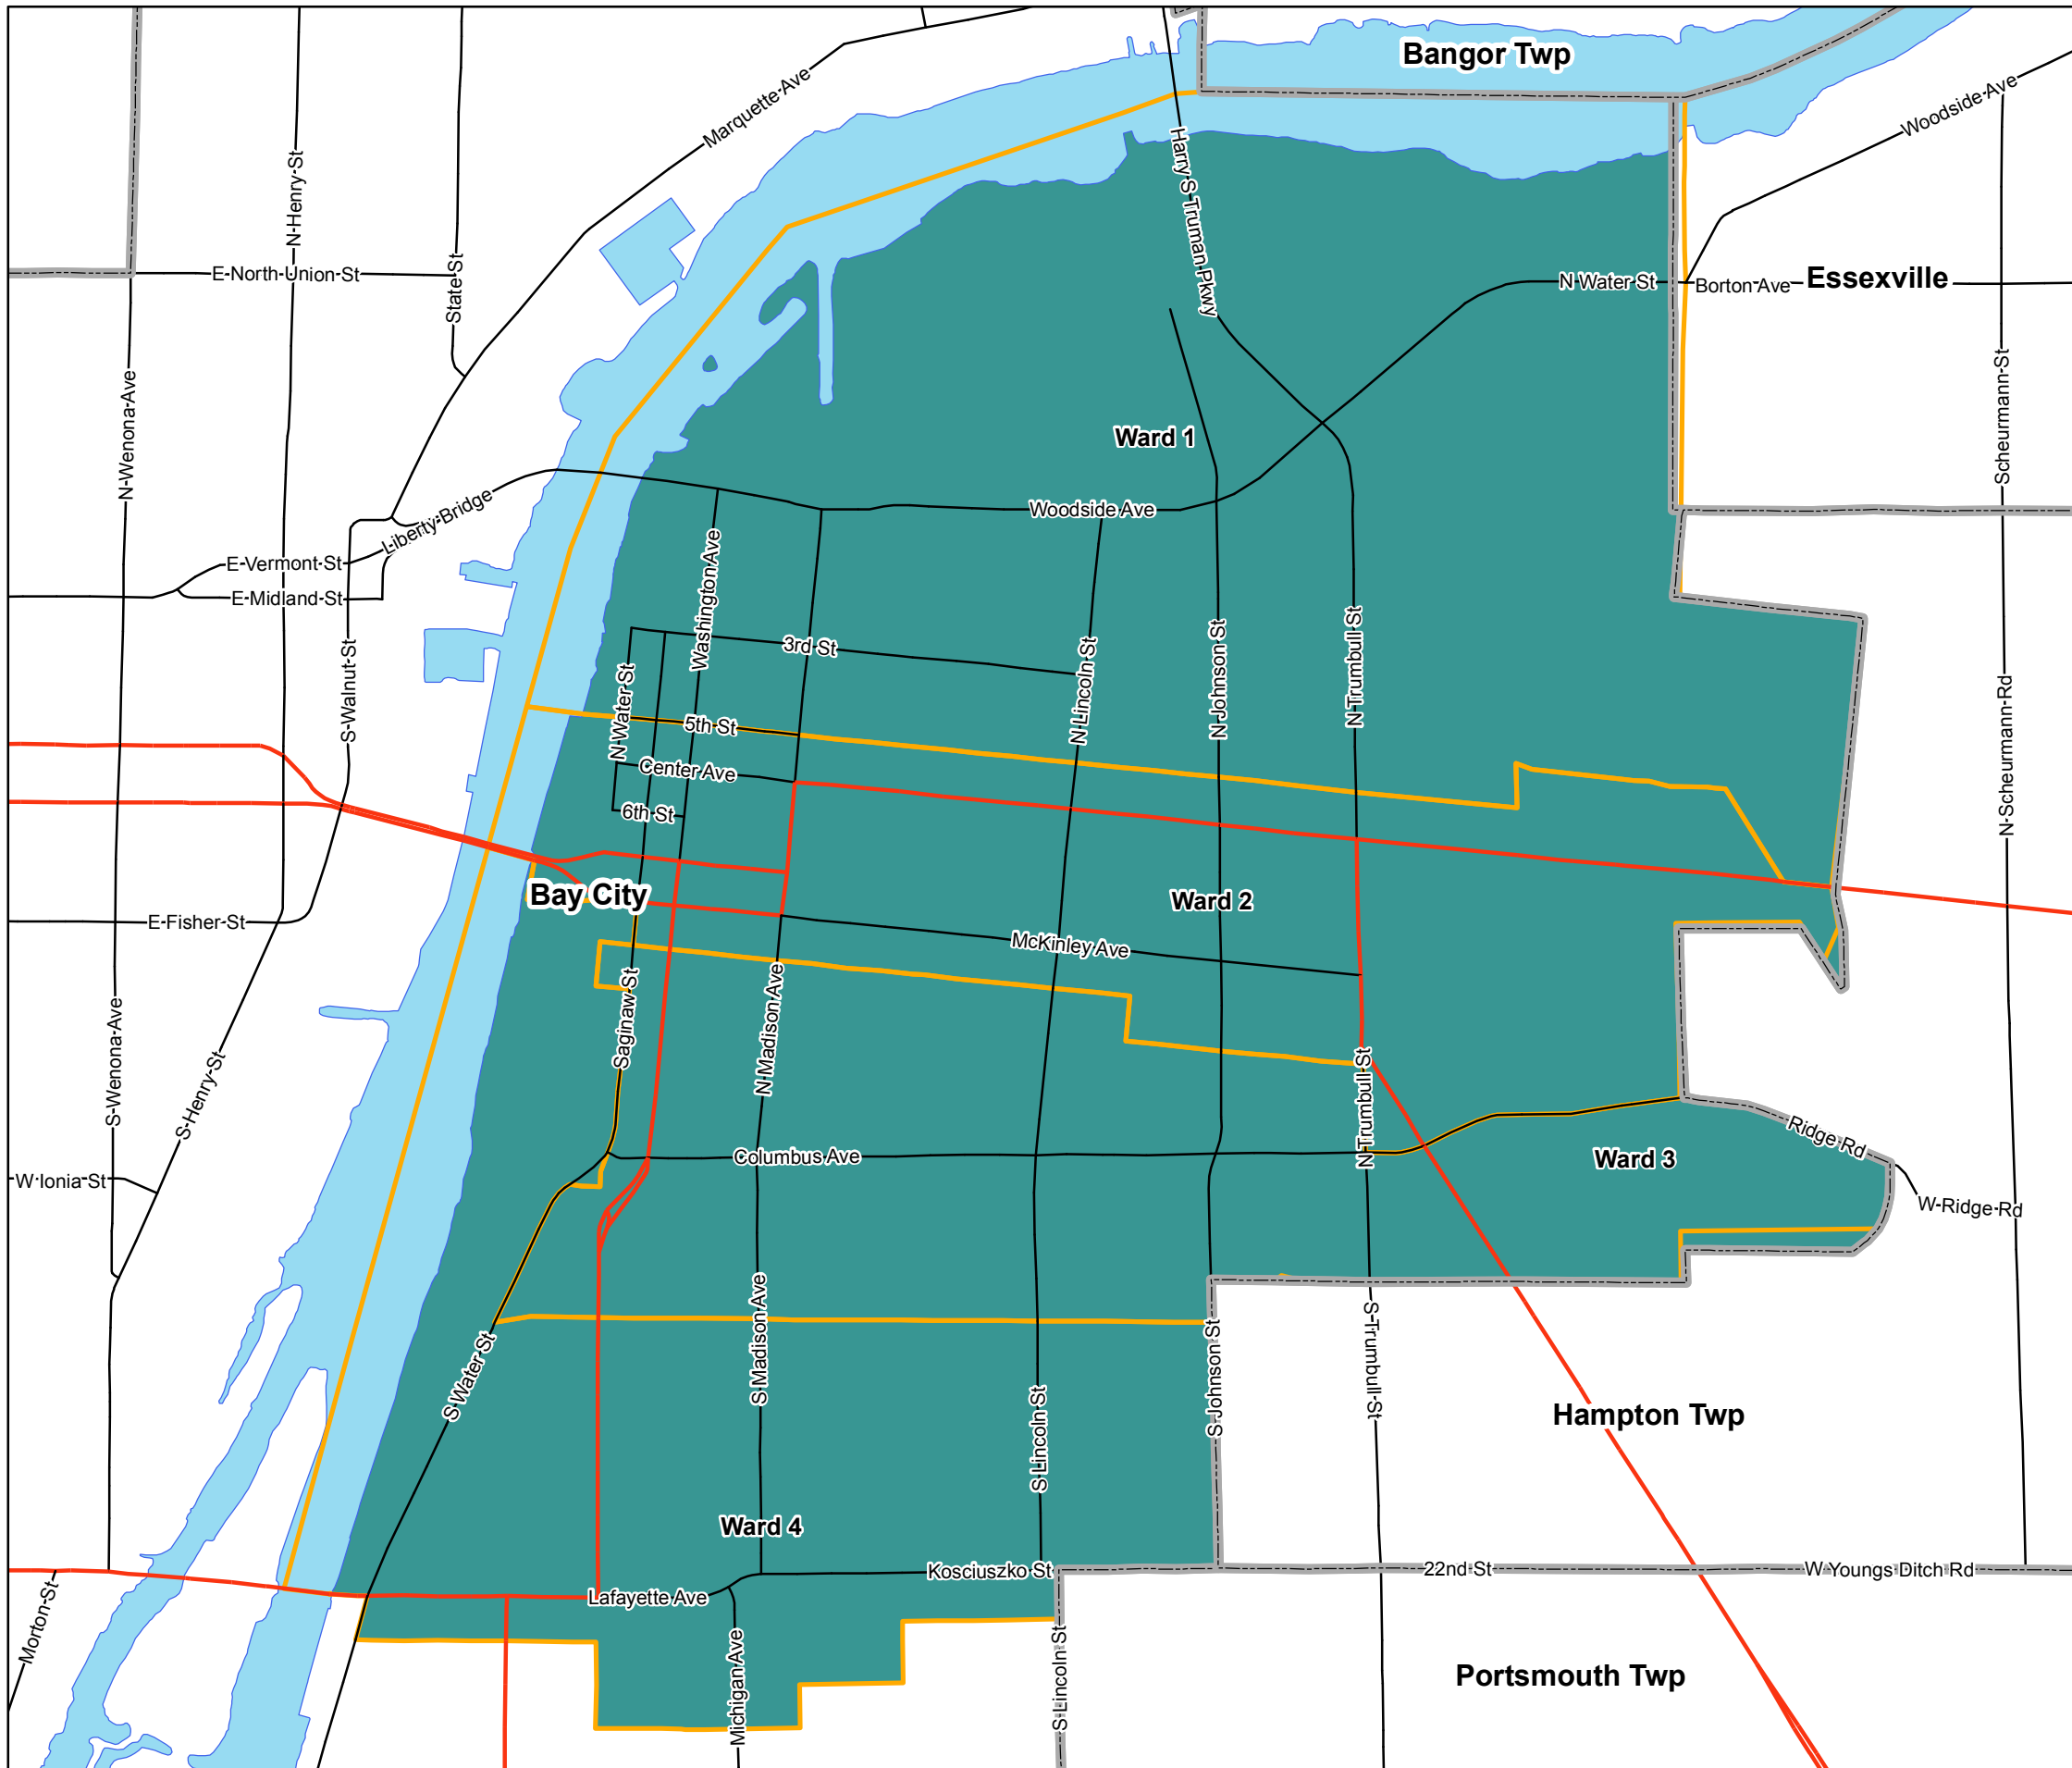

# 2011 Bay County Commission District 6

**Legend**

- City/Township Boundaries
- State Trunklines
- Local Roads
- Voter Precincts
- Saginaw Bay

**County Commission District 6**

- 2010 Population: 15,530