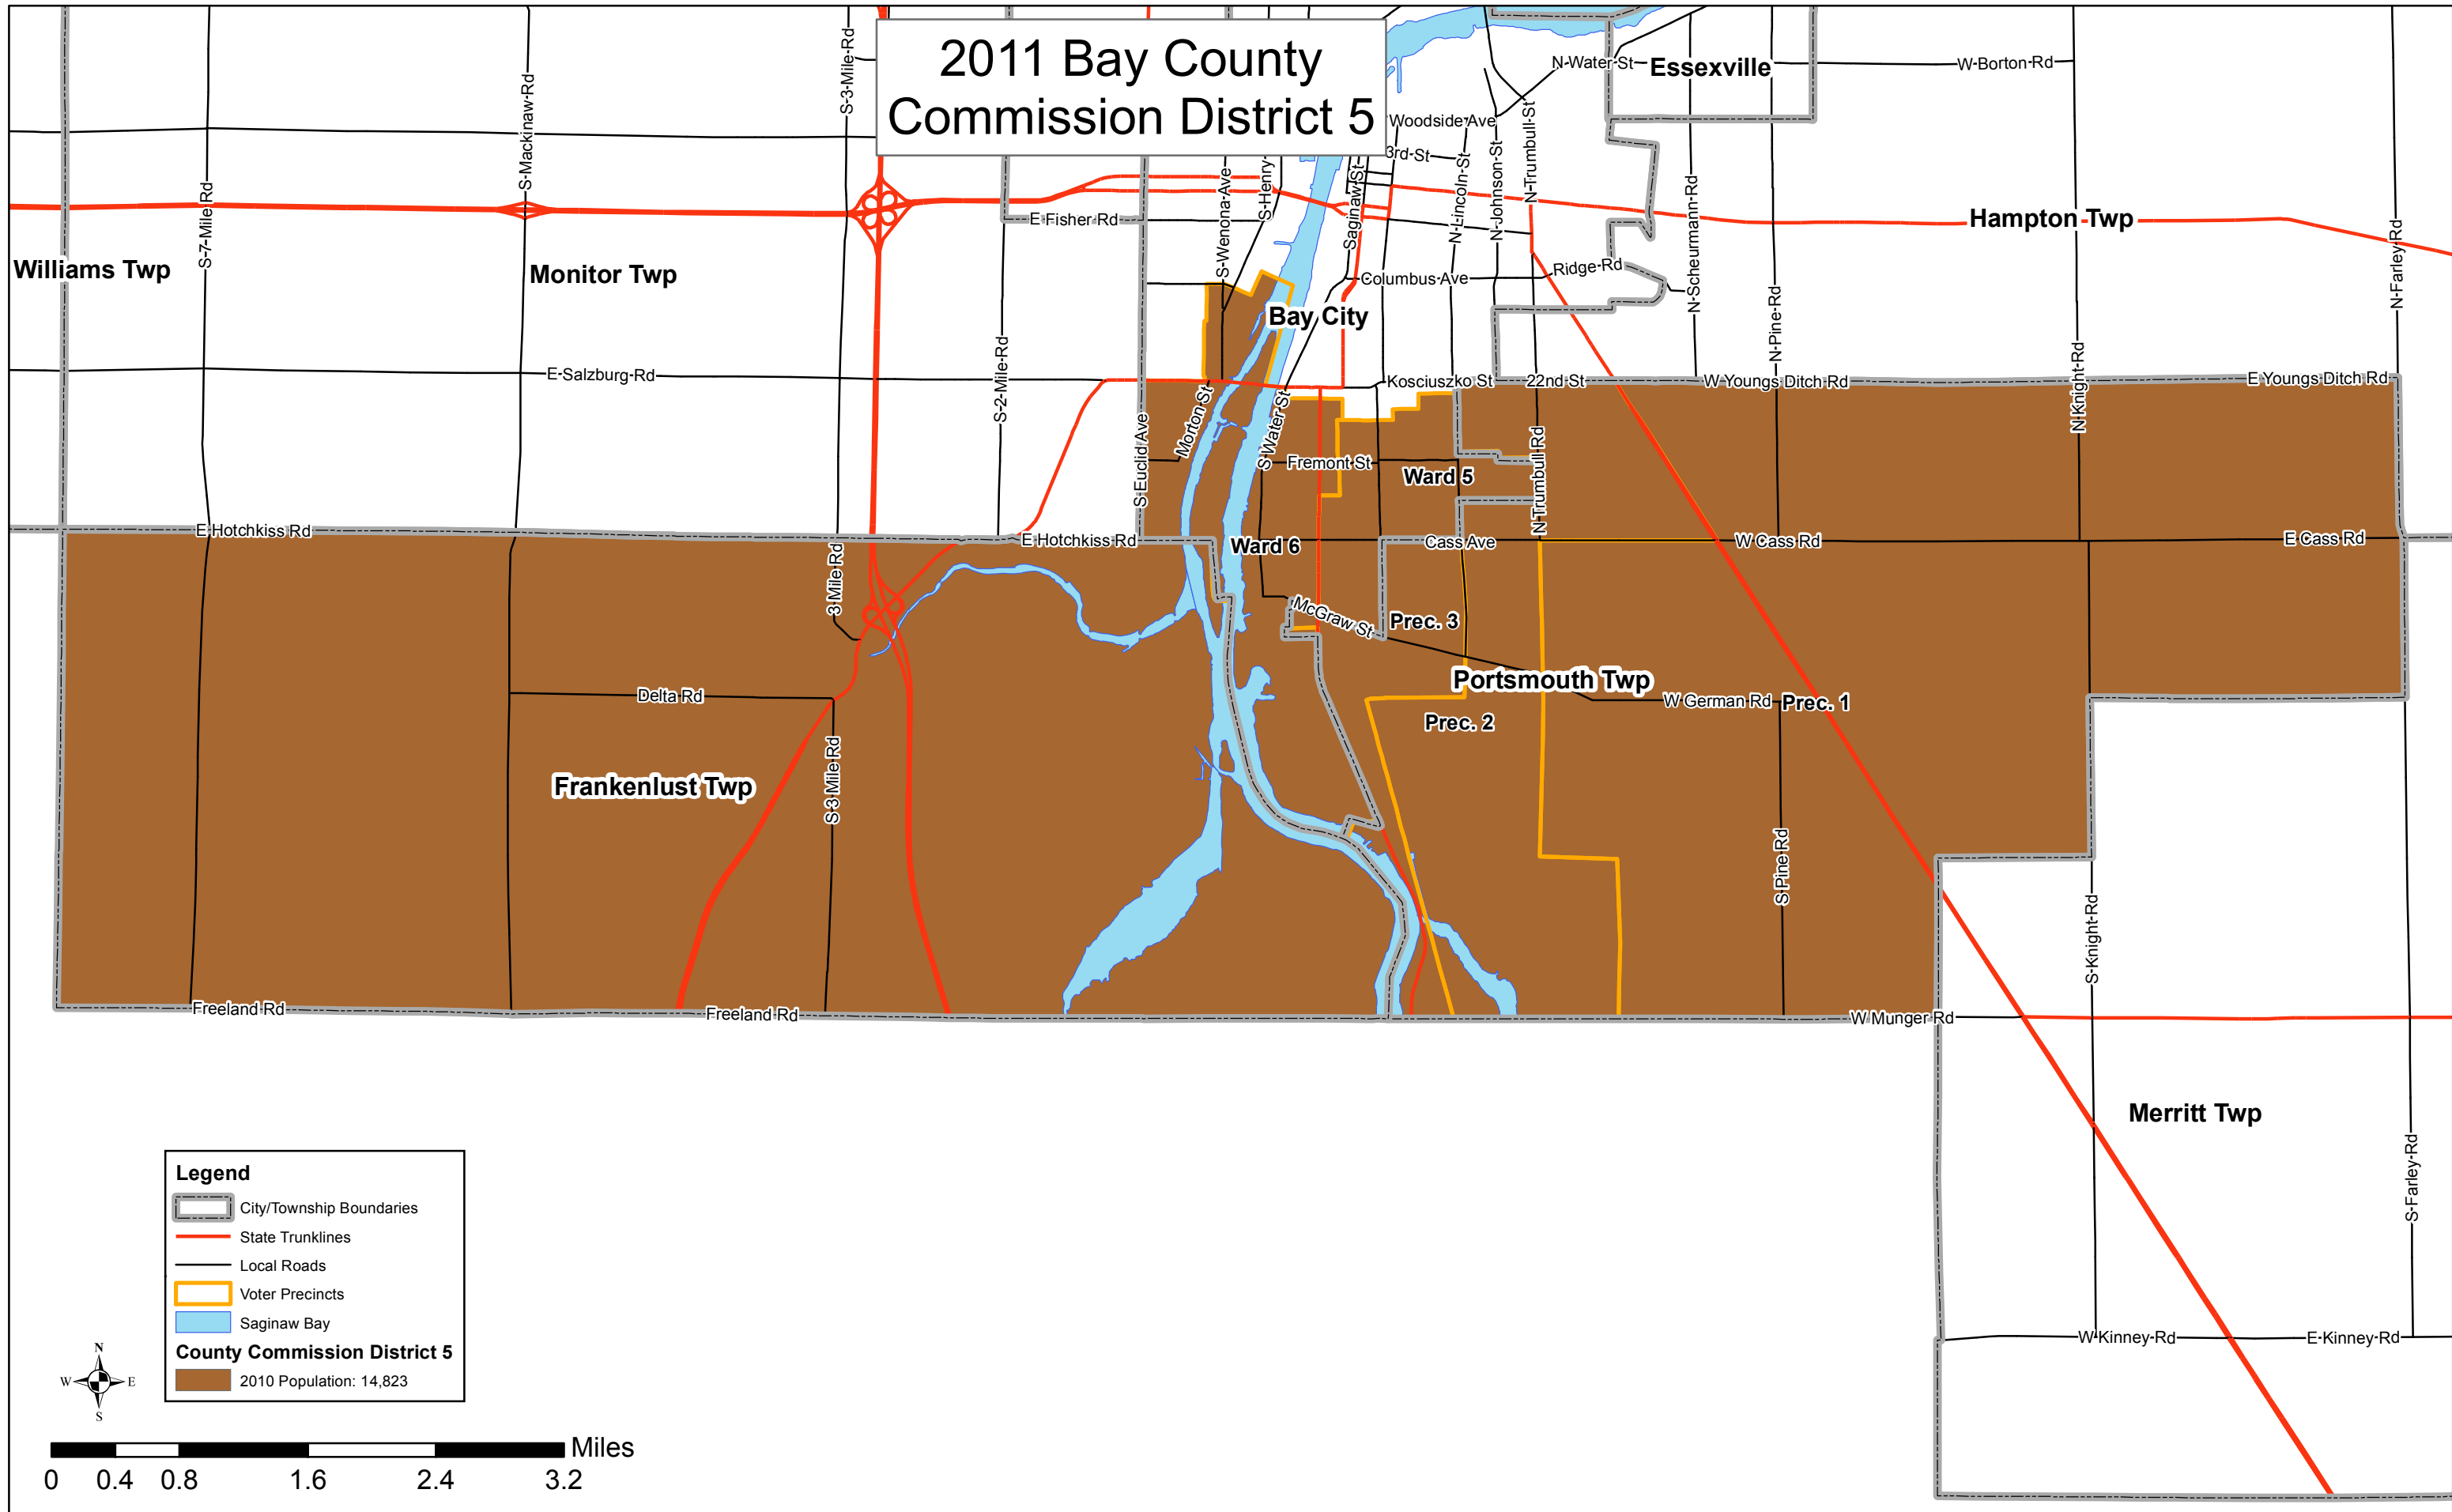

# 2011 Bay County Commission District 5

**Legend**

- City/Township Boundaries
- State Trunklines
- Local Roads
- Voter Precincts
- Saginaw Bay

**County Commission District 5**

- 2010 Population: 14,823