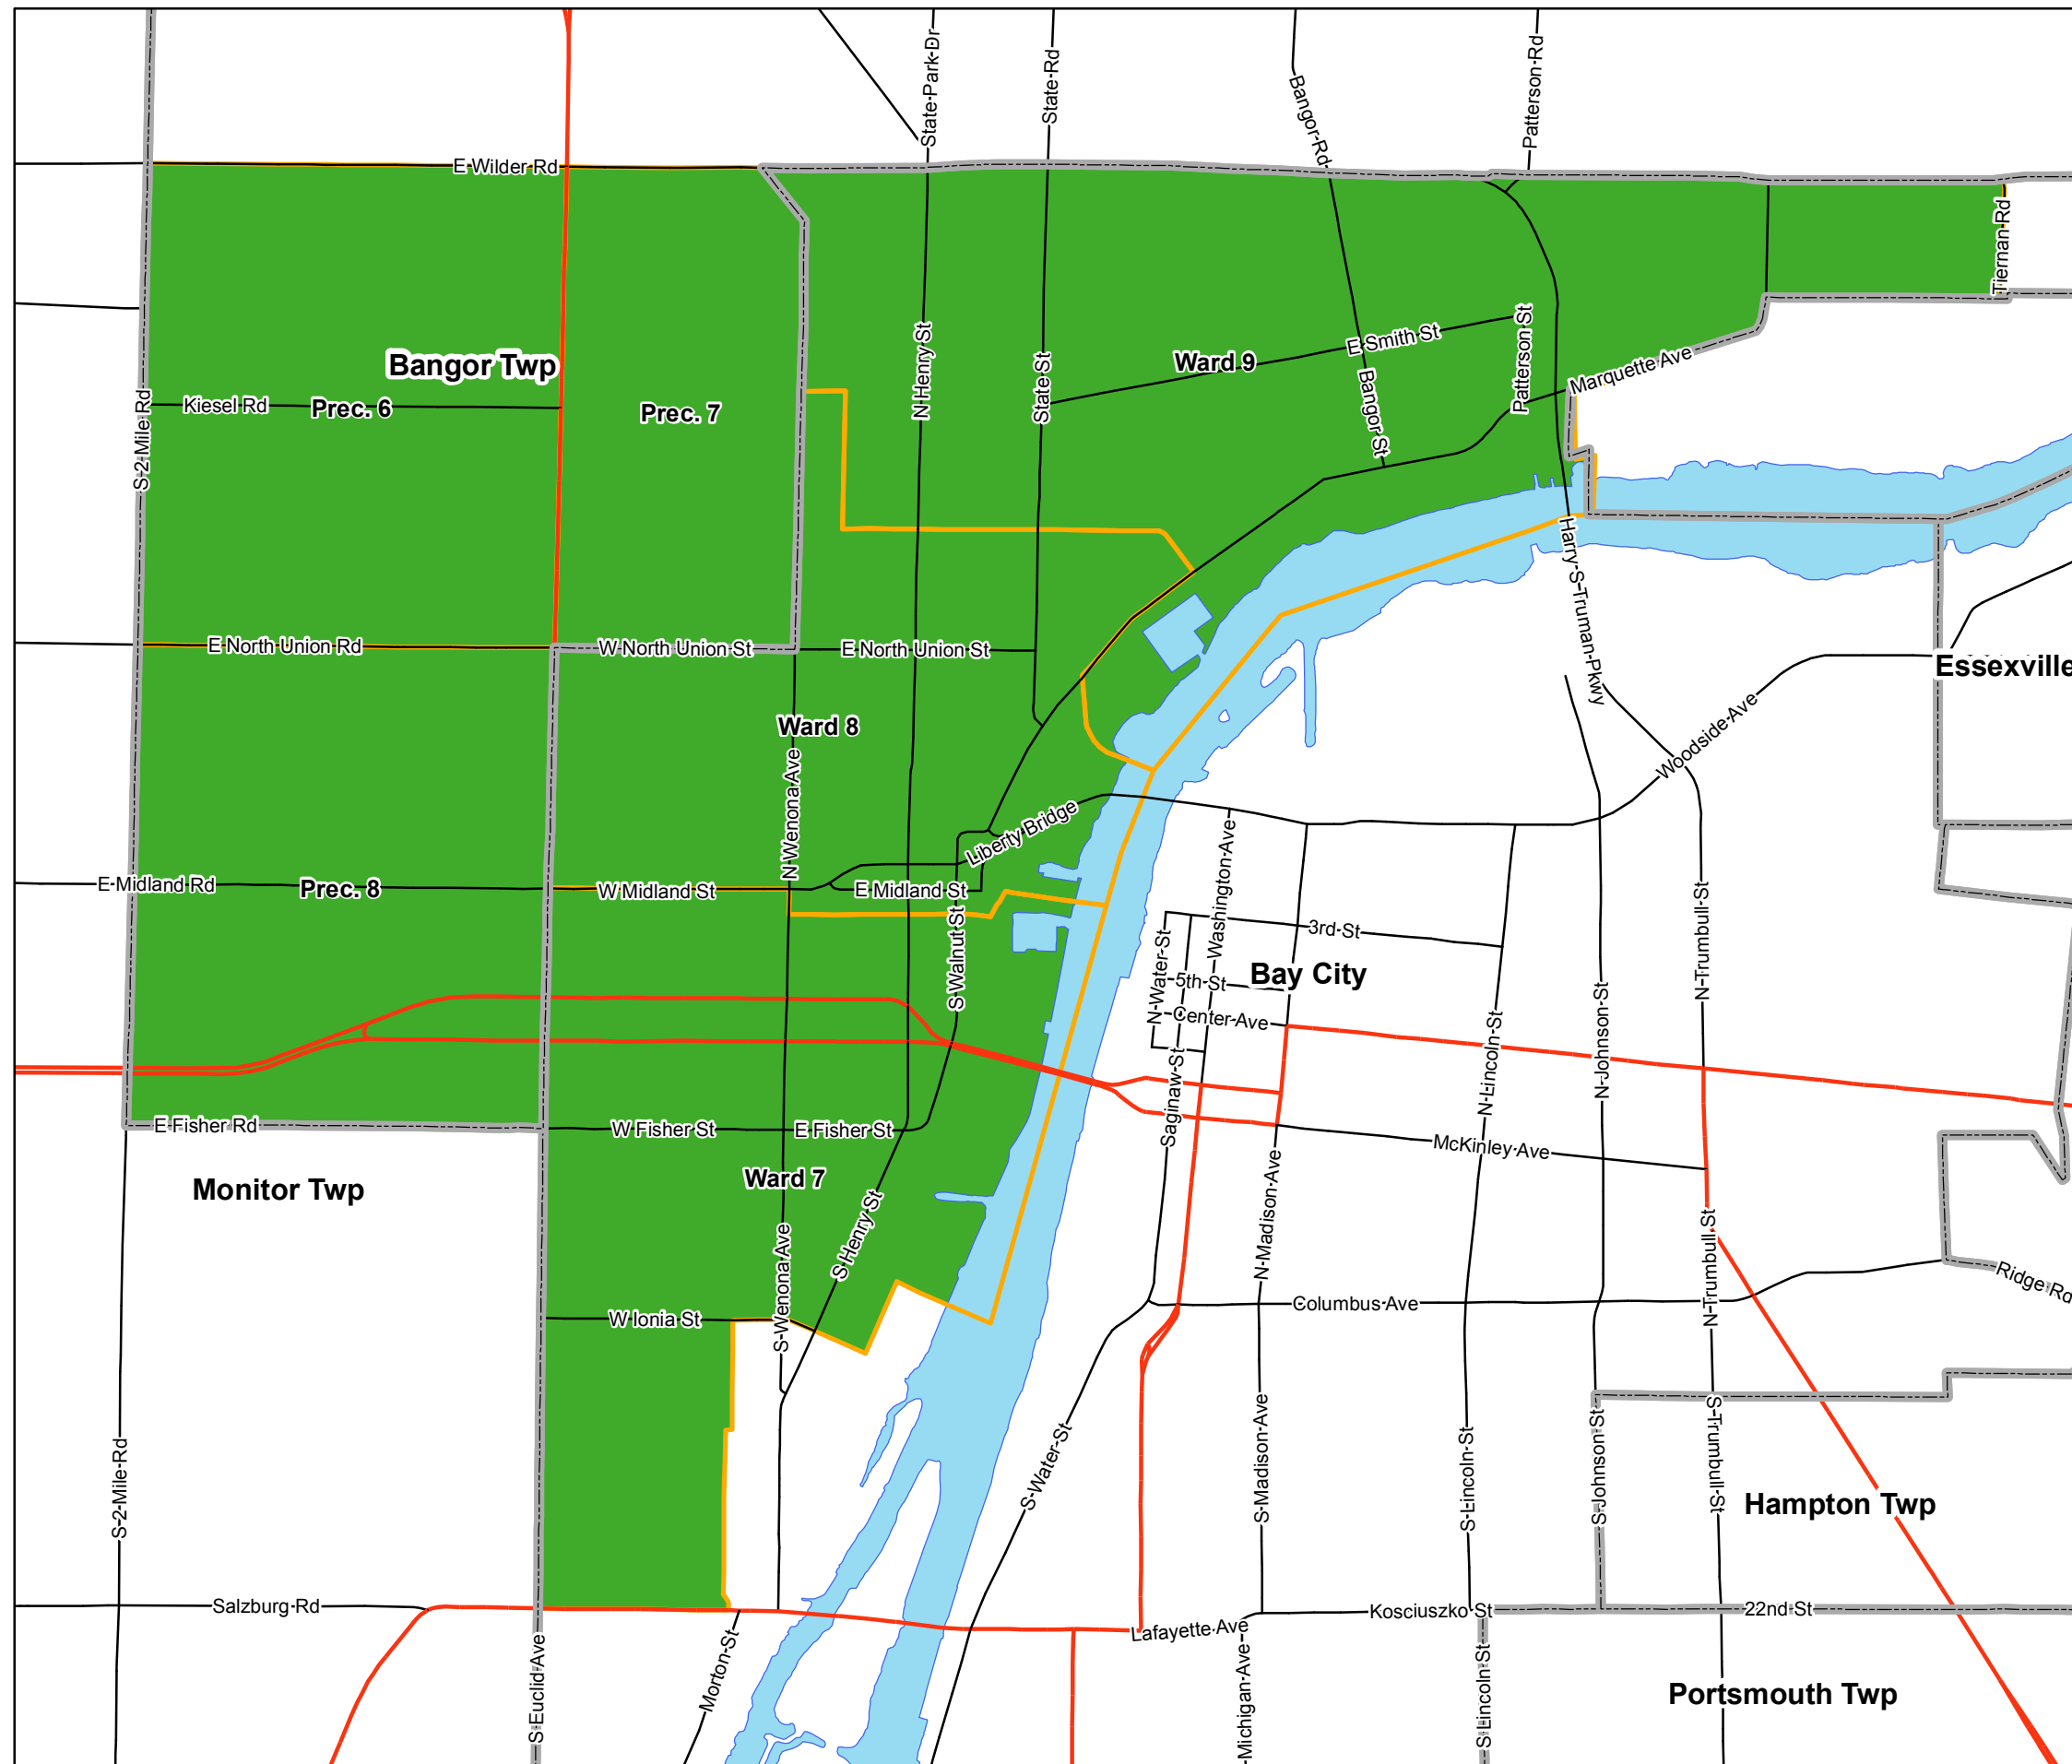

2011 Bay County Commission District 4

Legend

- City/Township Boundaries
- State Trunklines
- Local Roads
- Voter Precincts
- Saginaw Bay

County Commission District 4

- 2010 Population: 16,010