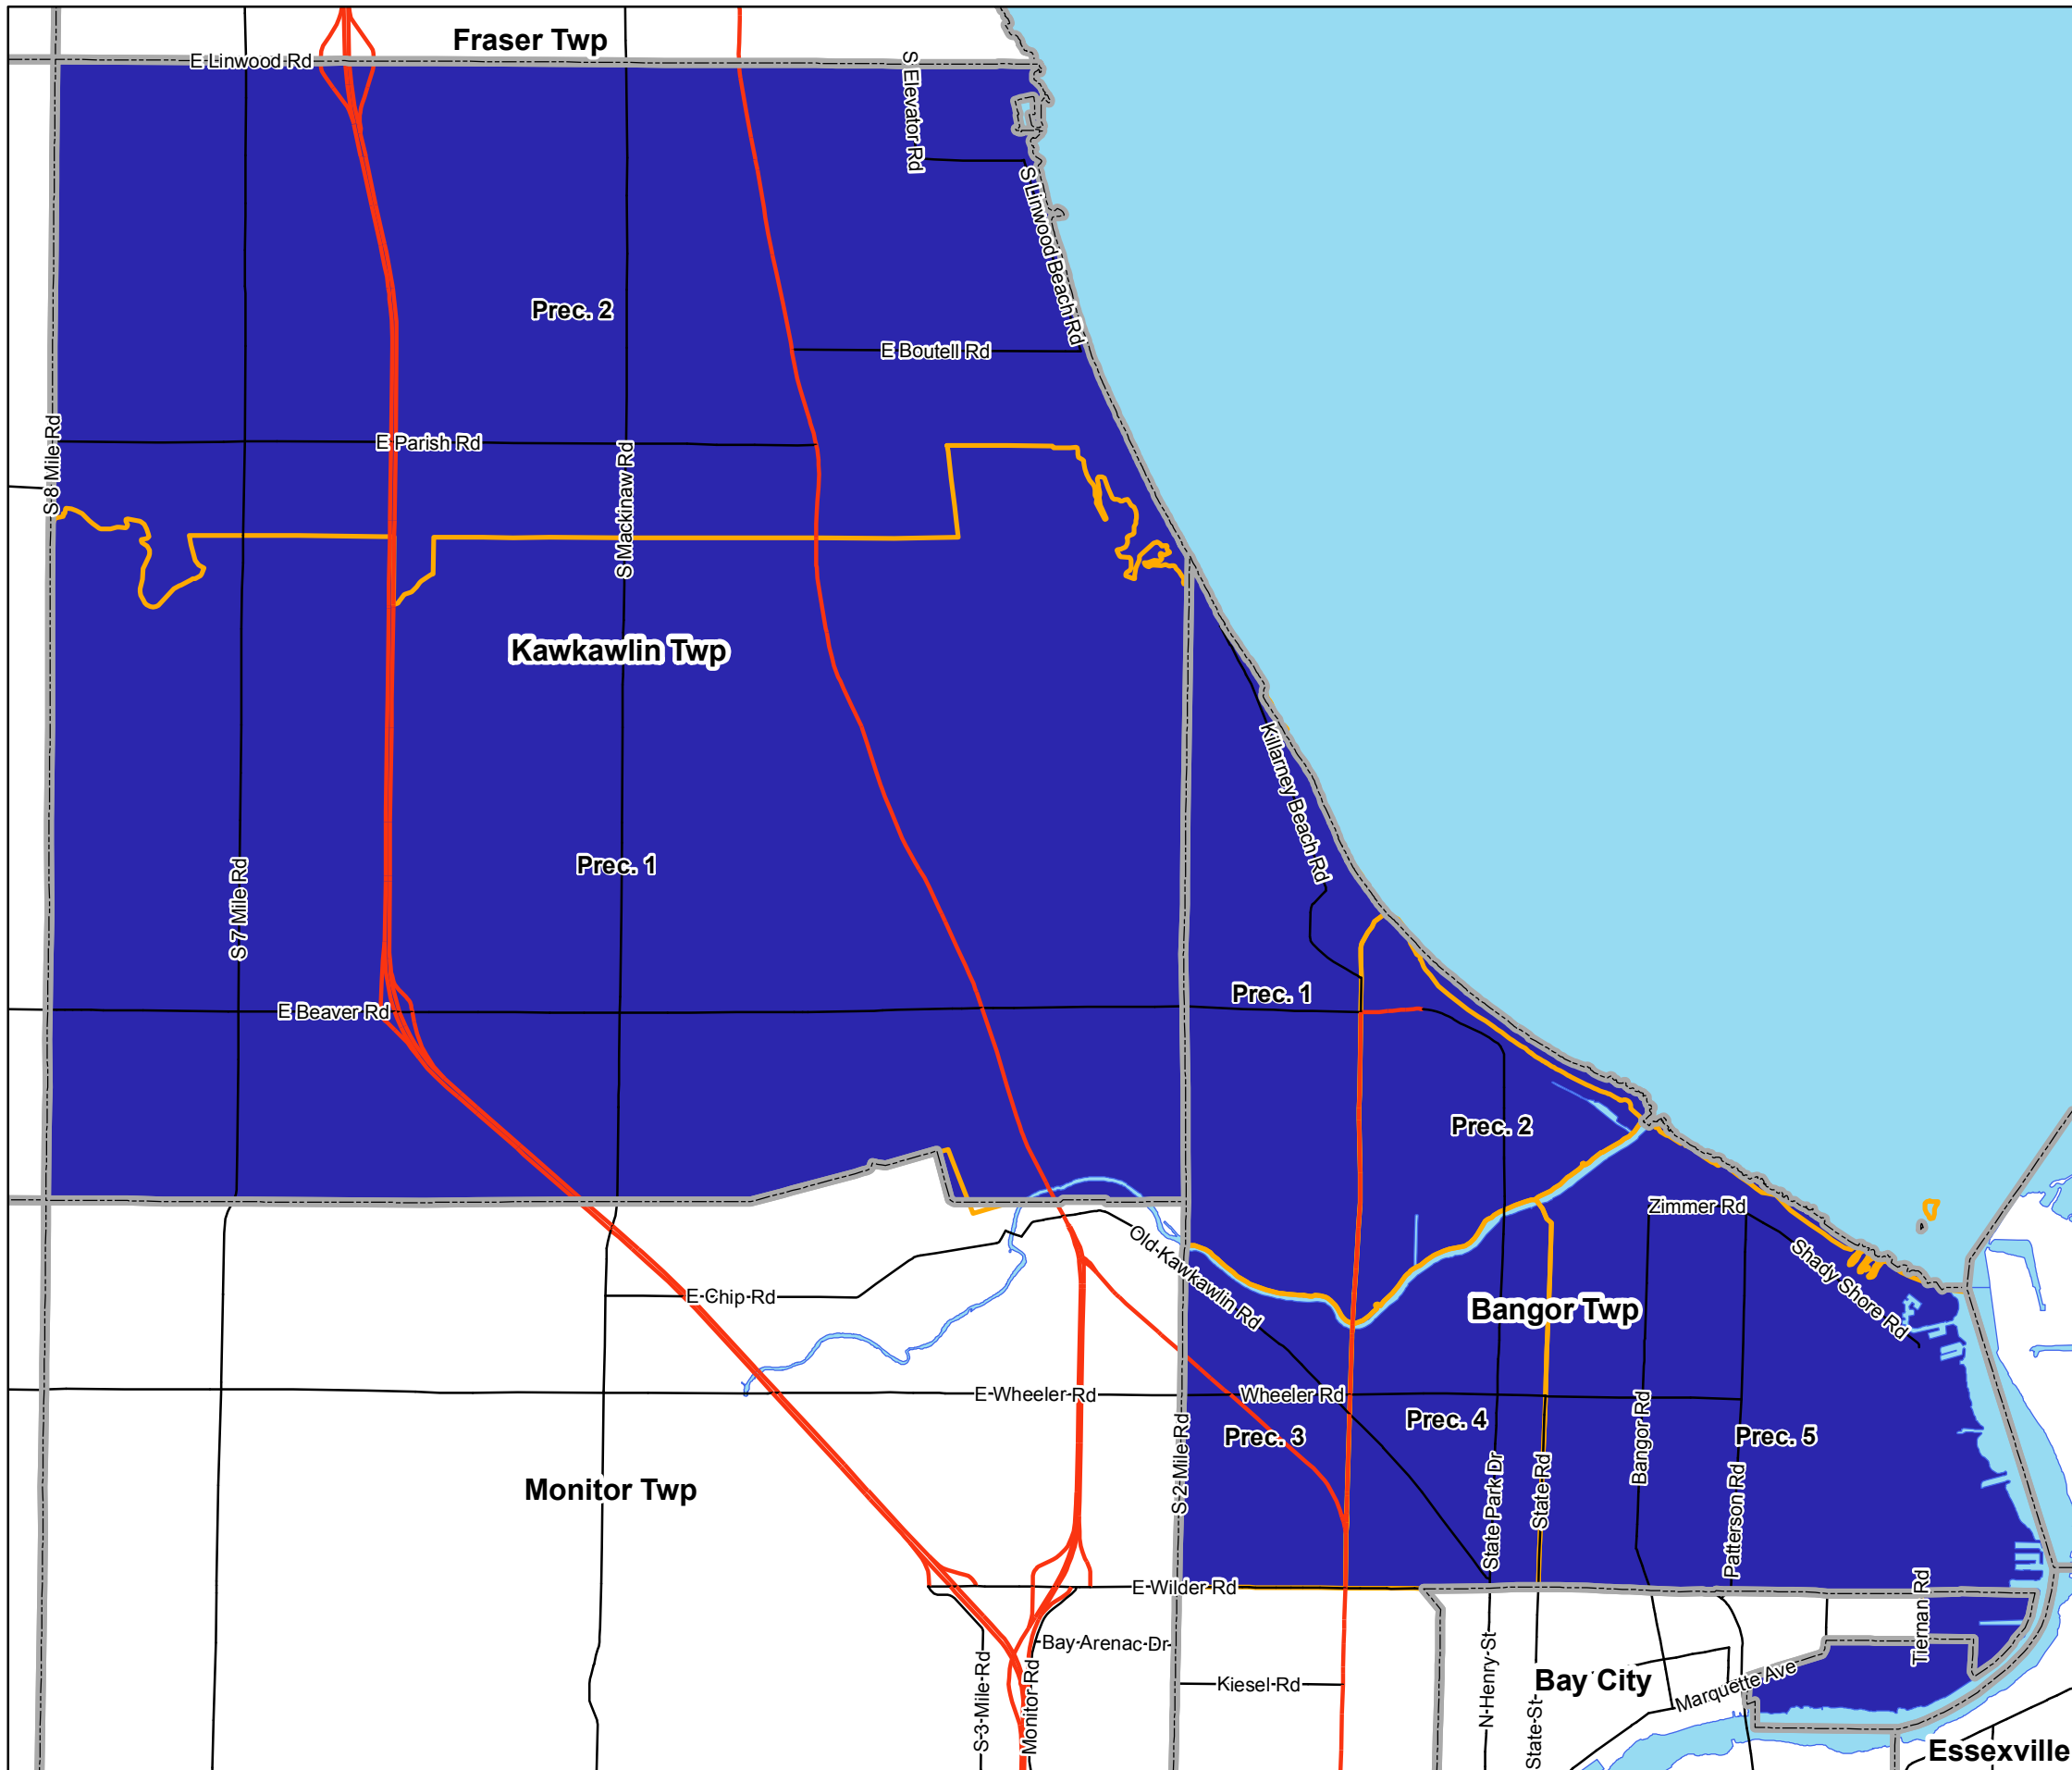

2011 Bay County Commission District 2

Legend

- City/Township Boundaries
- State Trunklines
- Local Roads
- Voter Precincts
- Saginaw Bay

County Commission District 2

- 2010 Population: 14,928