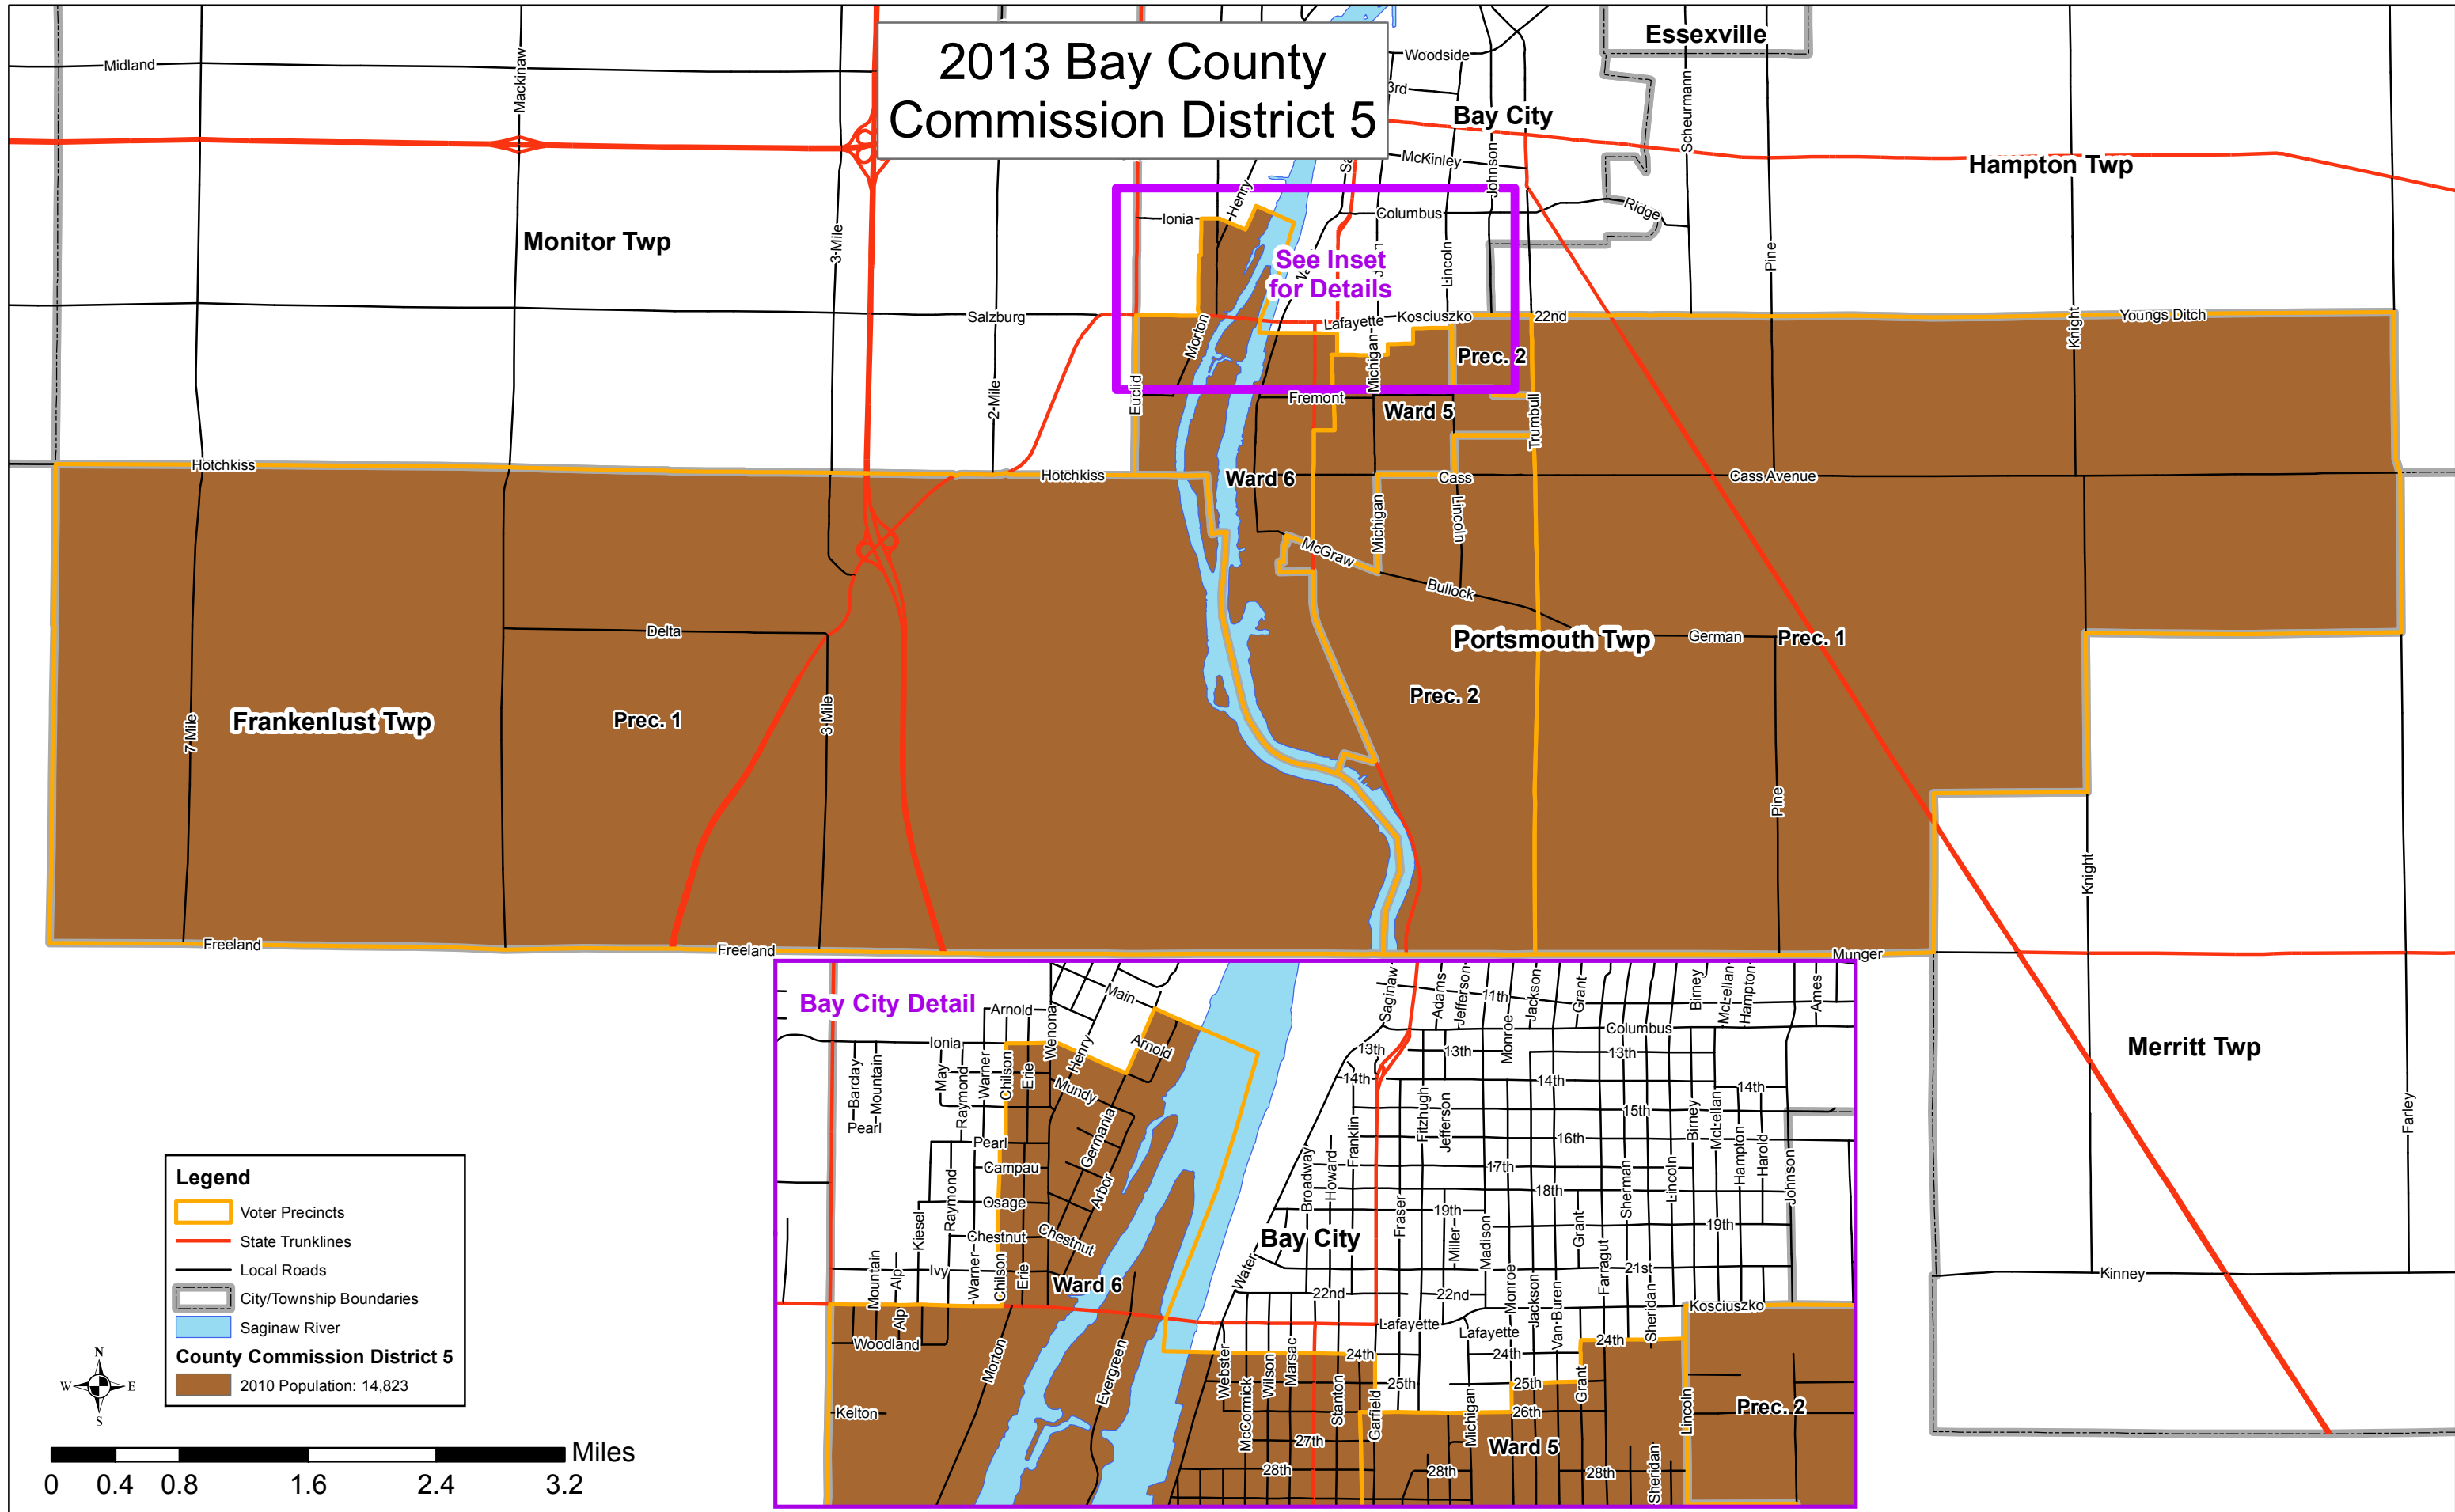

2013 Bay County Commission District 5

Legend

- Voter Precincts
- State Trunklines
- Local Roads
- City/Township Boundaries
- Saginaw River

County Commission District 5

- 2010 Population: 14,823