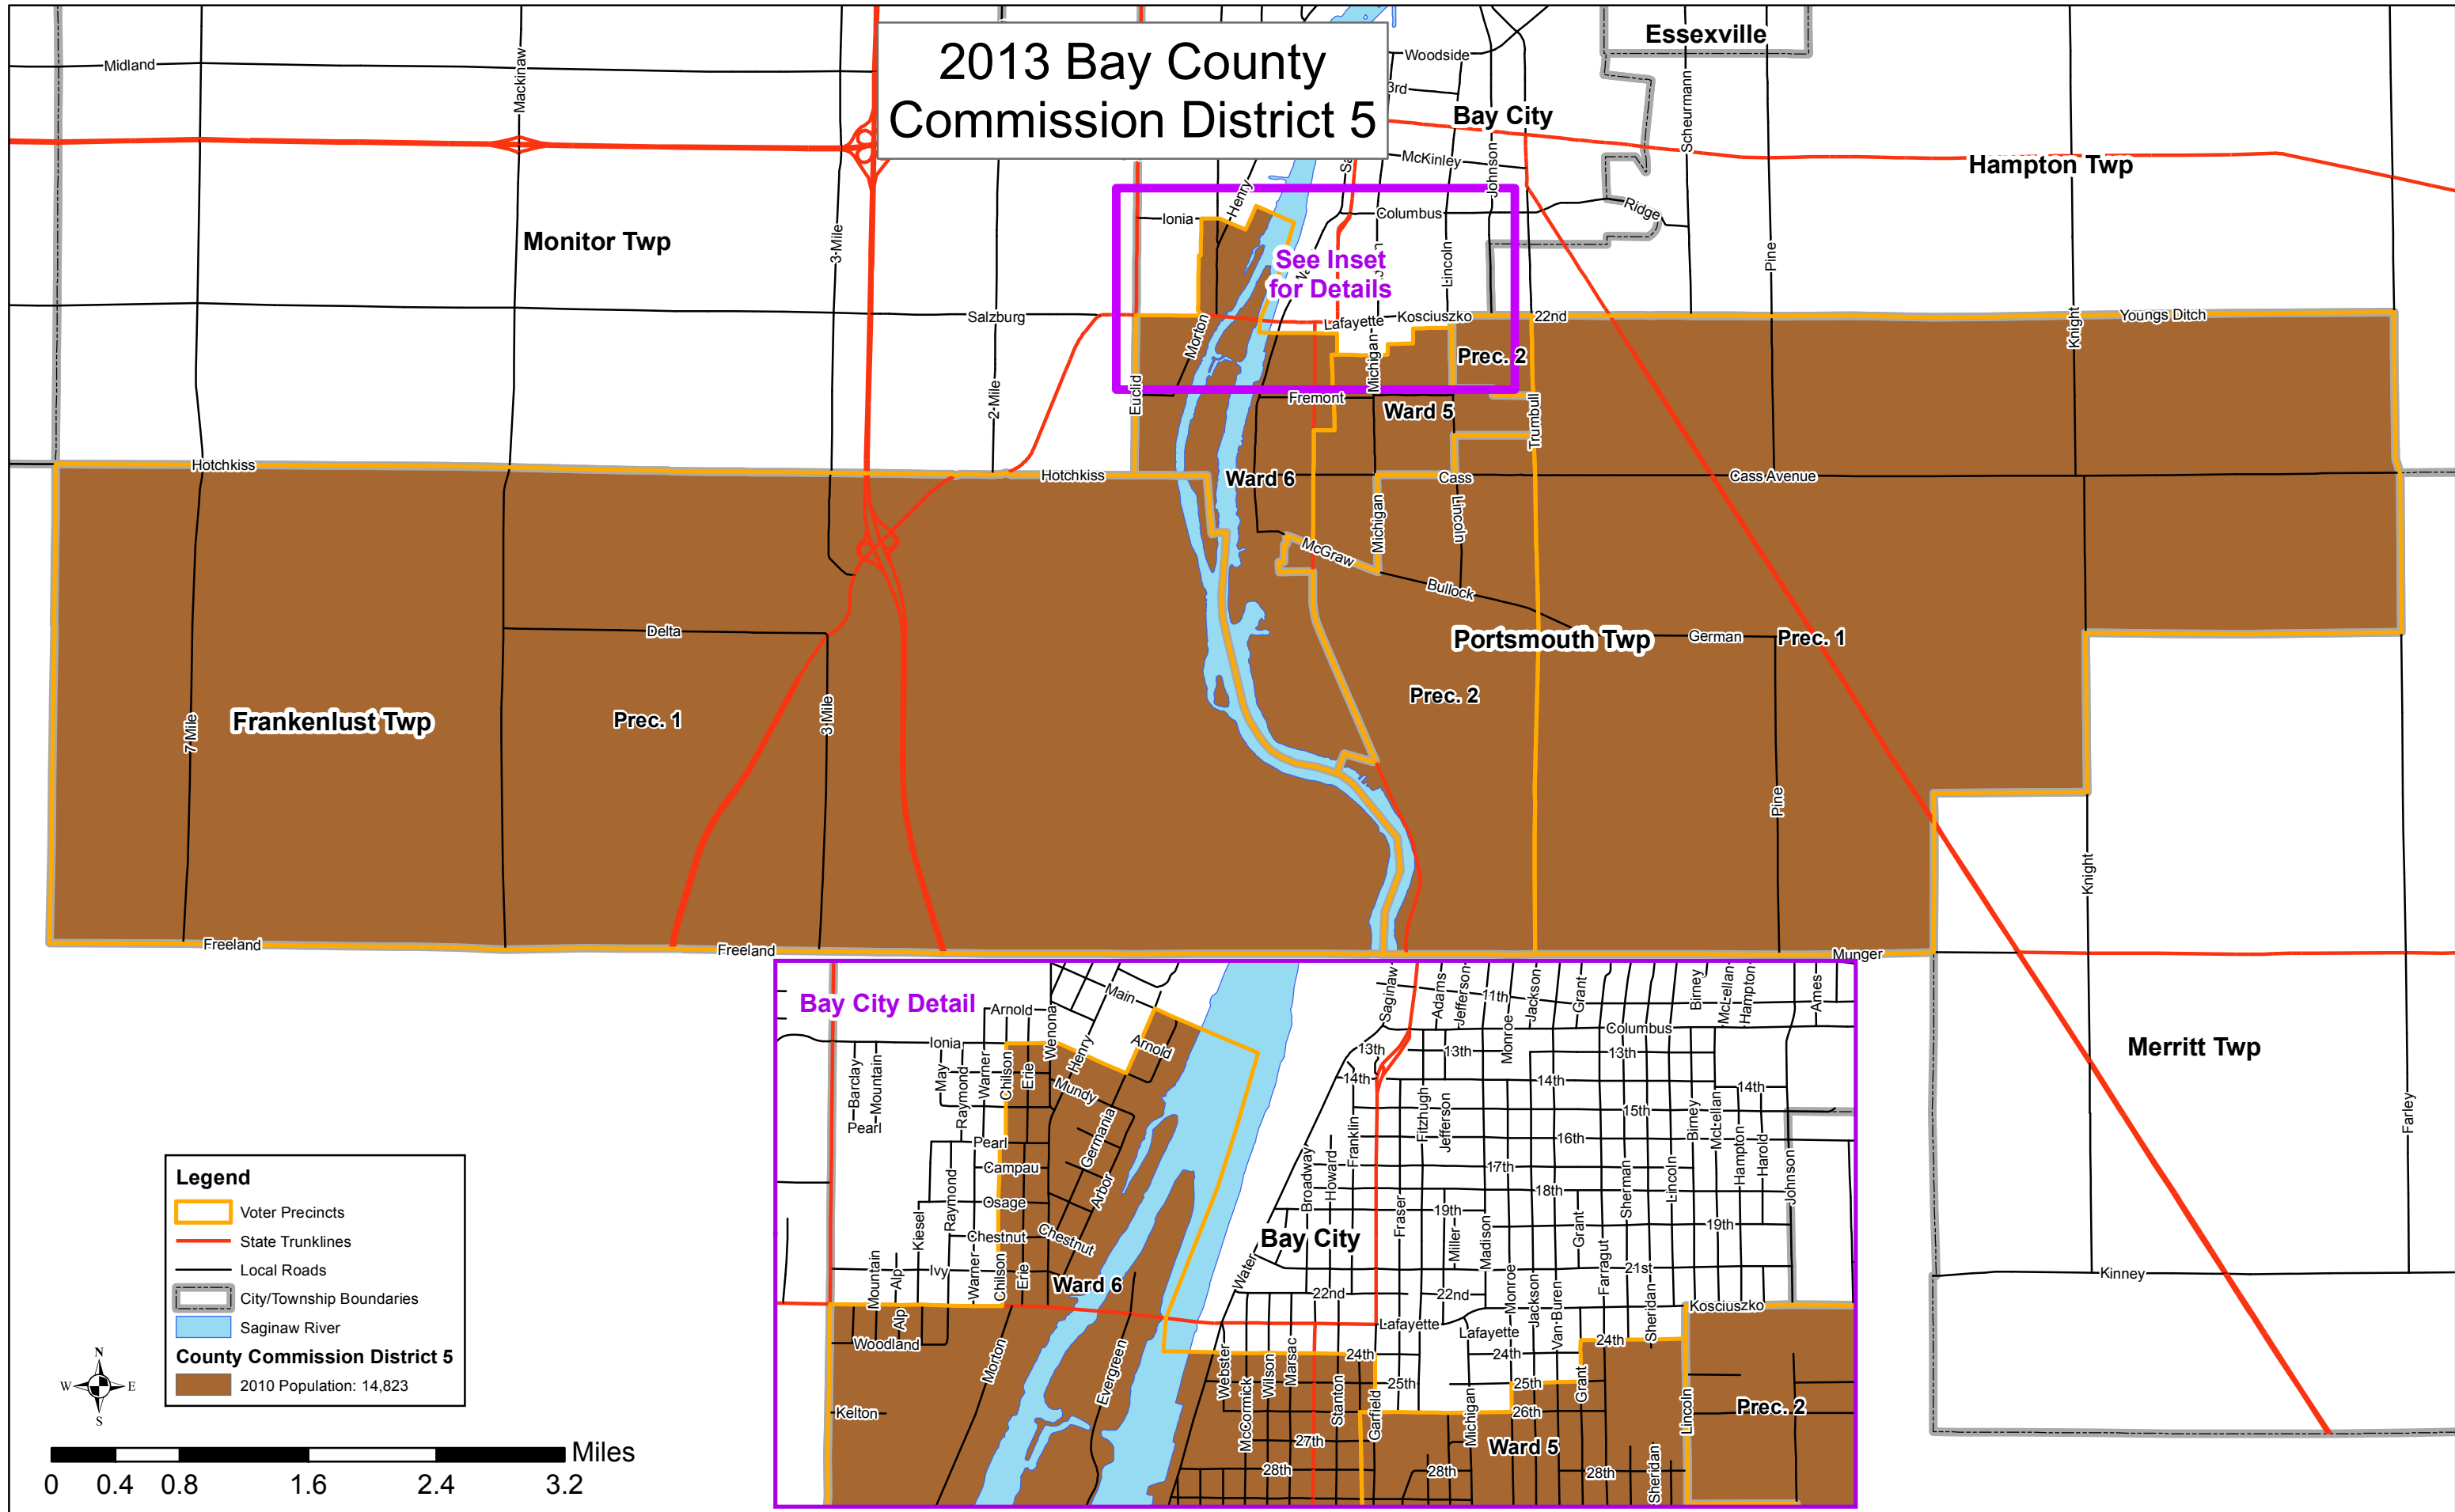

2013 Bay County Commission District 5

Legend

- Voter Precincts
- State Trunklines
- Local Roads
- City/Township Boundaries
- Saginaw River

County Commission District 5
 2010 Population: 14,823