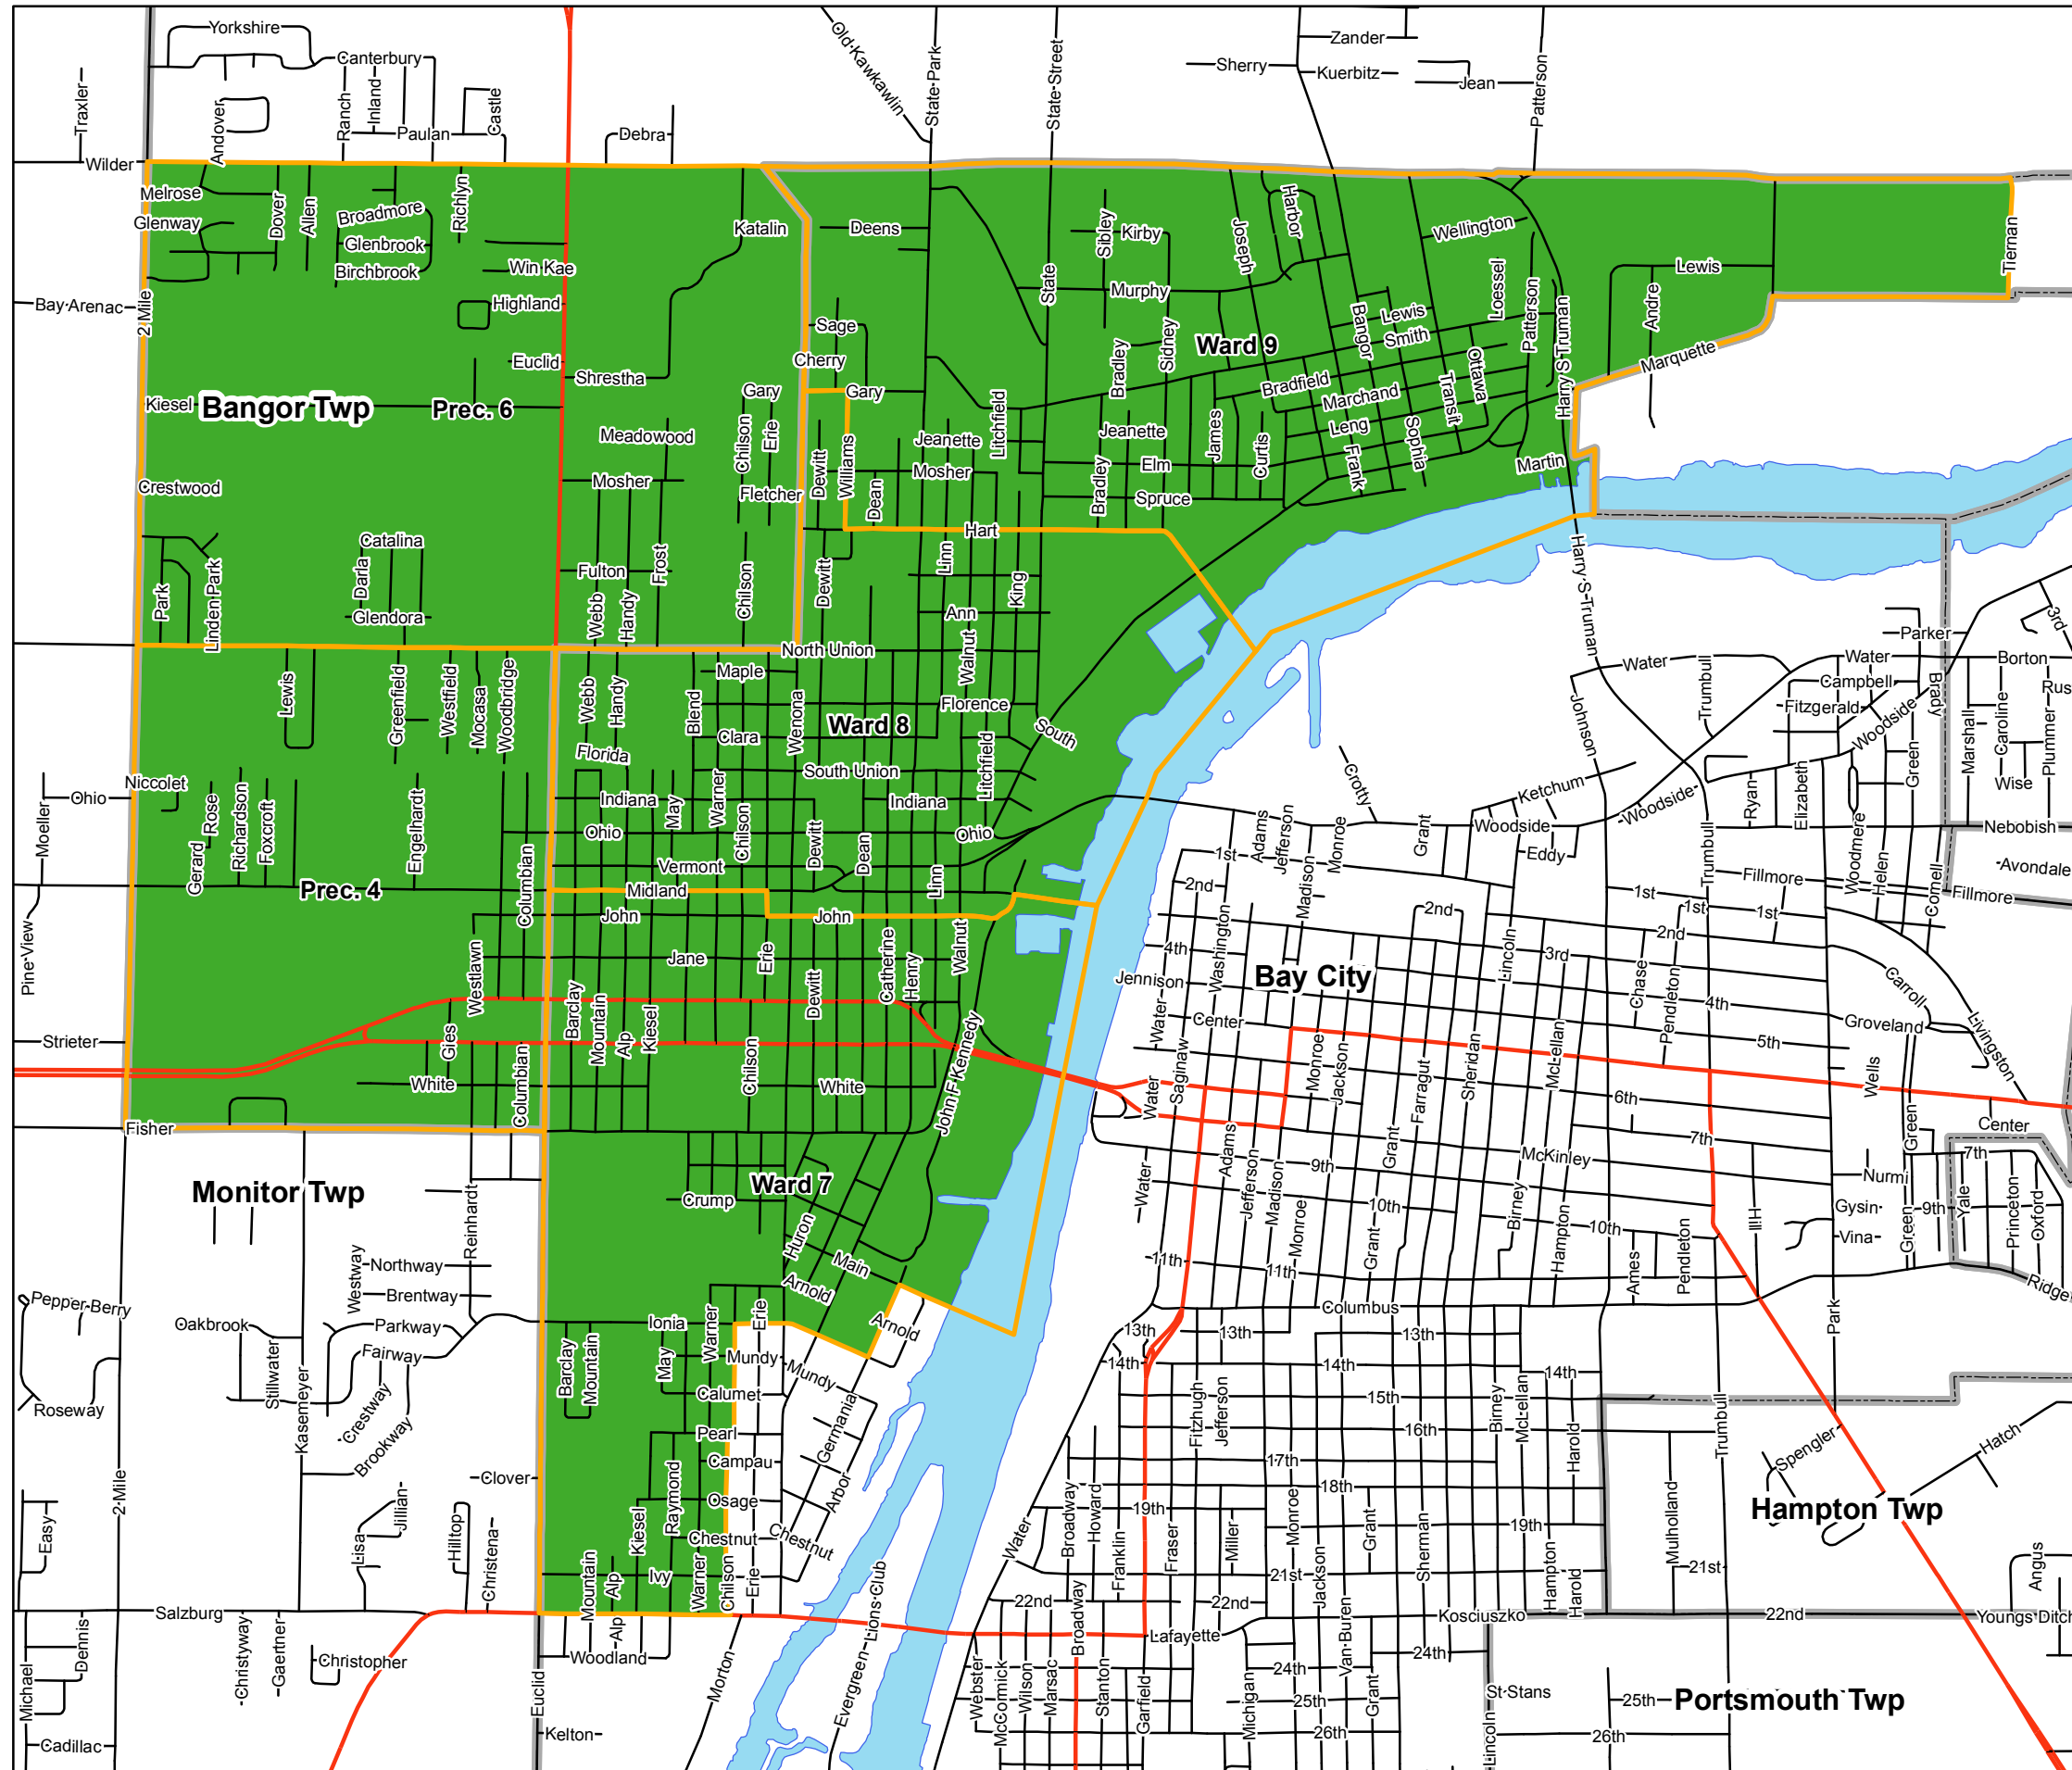

# 2013 Bay County Commission District 4

**Legend**

- Voter Precincts
- State Trunklines
- Local Roads
- City/Township Boundaries
- Saginaw River

**County Commission District 4**

- 2010 Population: 16,010