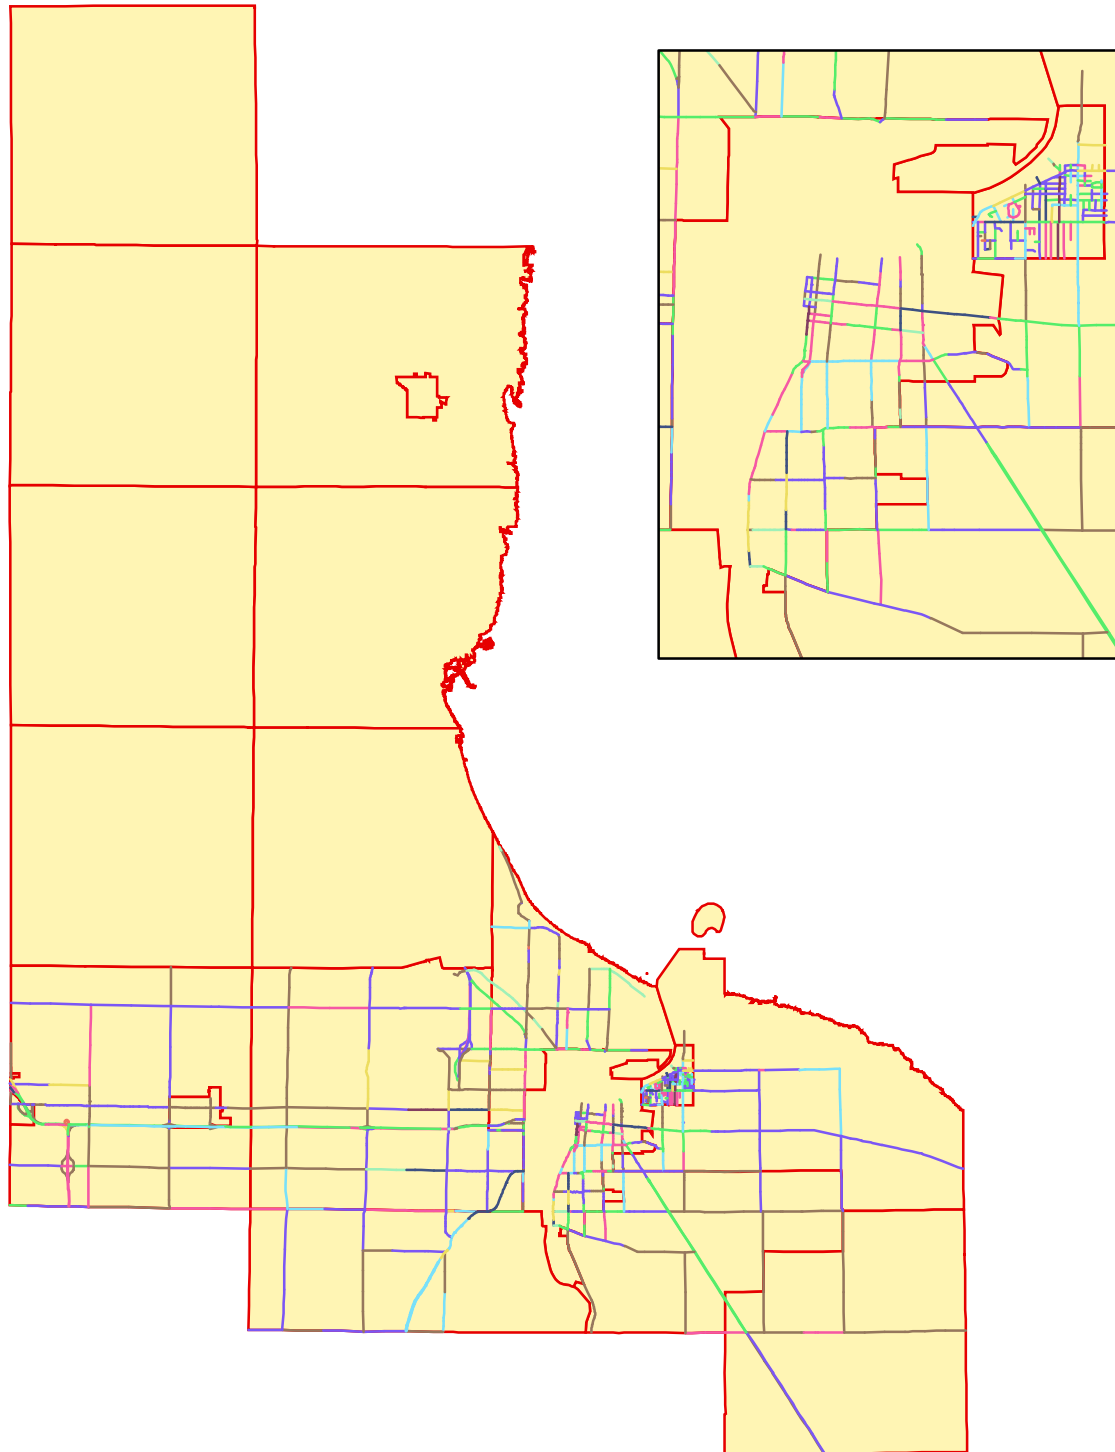

Bay County 2014 Paser Rating

Prepared By: County of Bay
Dpt. of Environmental Affairs &
Community Development -- GIS Program

October 2017

Legend

DISCLAIMER:

The information contained in this Map is provided and maintained by various individuals representing a number of agencies, including Bay County departments, municipal governments, and state and federal agencies. No guarantee is given as to the accuracy or currency of any of the data. Therefore, in no event shall Bay County Government be liable for any special, indirect, or consequential damages or any damages whatsoever resulting from loss of use, data, or profits, whether in an action of contract, negligence, or other action, arising out of or in connection with the use of the information herein provided.