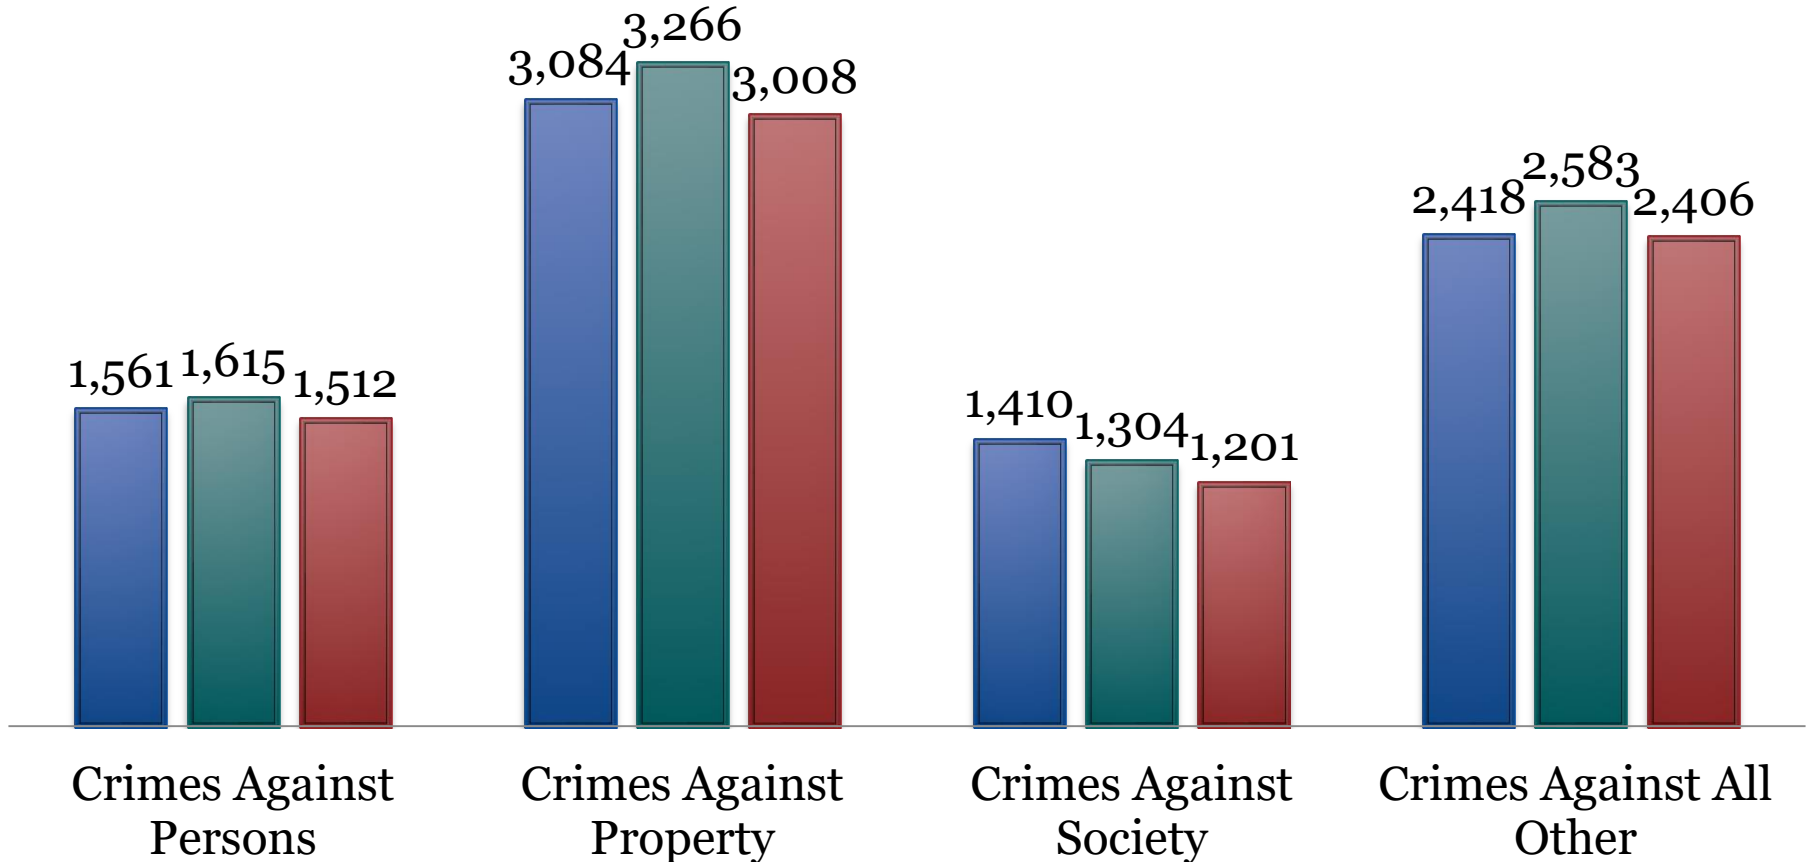

Bay County Dashboard

Public Safety

Bay County Dashboard

Public Safety

Traffic Injuries or Fatalities (Crash Statistics)	2014	2015	2016
Fatal	9	15	8
Injury	518	517	600
Property Damage	2,328	2,377	2,399
TOTAL	2,855	2,909	3,007

Sources: Bay County Central Dispatch Database

Bay County Dashboard

Public Safety

Crime in Bay County	2014	2015	2016
Crimes Against Persons - Incidents	1,561	1,615	1,512
Crimes Against Persons - Arrests	487	485	484
Crimes Against Property – Incidents	3,084	3,266	3,008
Crimes Against Property - Arrests	369	373	368
Crimes Against Society – Incidents	1,410	1,304	1,201
Crimes Against Society - Arrests	845	788	761
Crimes Against All Other – Incidents	2,418	2,583	2,406
Crimes Against All Other - Arrests	1,669	1,797	1,695

Sources: Michigan State Police Incident Crime Reporting, Bay County Central Dispatch

Bay County Dashboard

Public Safety

Incidents in Bay County by Crime Type

■ 2014 ■ 2015 ■ 2016

Bay County Dashboard

Public Safety

Arrests in Bay County by Crime Type

■ 2014 ■ 2015 ■ 2016