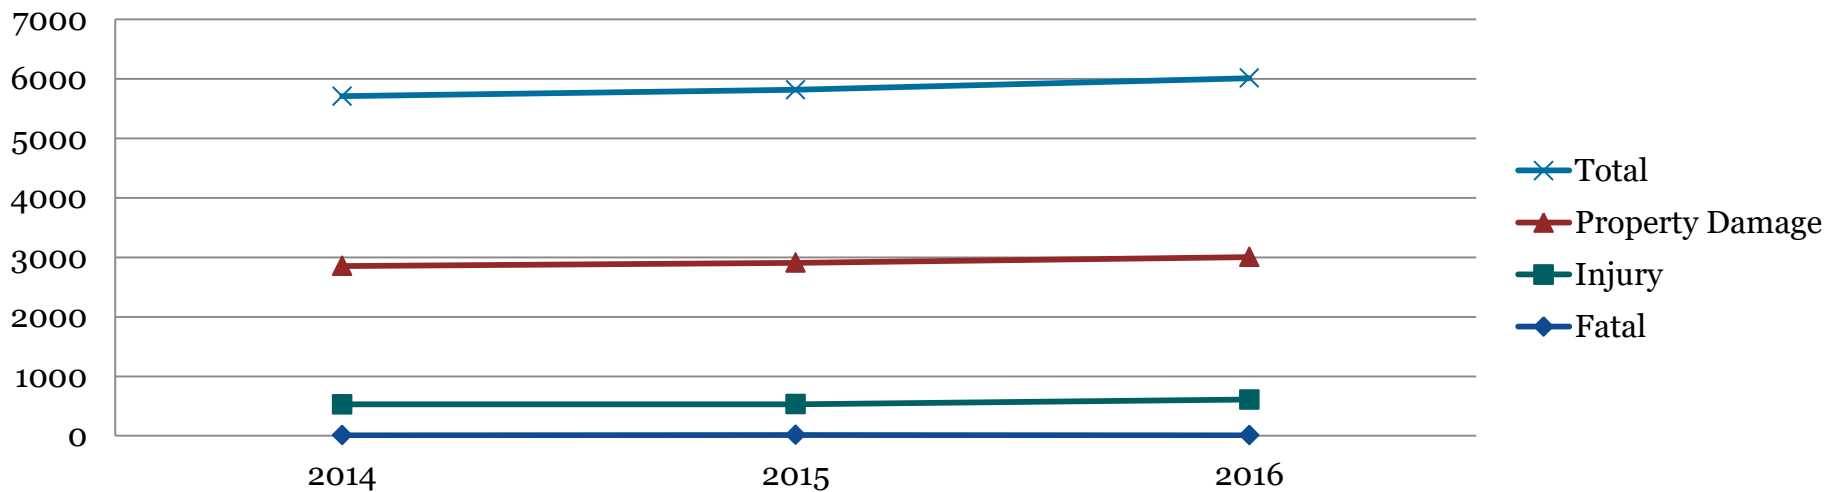

Bay County Dashboard

Public Safety

Bay County Dashboard

Public Safety

Traffic Injuries or Fatalities (Crash Statistics)	2014	2015	2016
Fatal	9	15	8
Injury	518	517	600
Property Damage	2,328	2,377	2,399
TOTAL	2,855	2,909	3,007

Sources: Michigan State Police Annual Traffic Crash Statistics

Bay County Dashboard

Public Safety

Number of Calls to 9-1-1	2014	2015	2016
Emergency 3 digit dial	89,910	88,545	85,919
Administrative Incoming Calls	57,067	52,740	52,065
Number of Calls for Service (Calls Dispatched)	86,781	87,955	81,740

Sources: Bay County Central Dispatch Database

Bay County Dashboard

Public Safety

Crime in Bay County	2014	2015	2016
Crimes Against Persons - Incidents	1,561	1,615	1,512
Crimes Against Persons - Arrests	487	485	484
Crimes Against Property – Incidents	3,084	3,266	3,008
Crimes Against Property - Arrests	369	373	368
Crimes Against Society – Incidents	1,410	1,304	1,201
Crimes Against Society - Arrests	845	788	761
Crimes Against All Other – Incidents	2,418	2,583	2,406
Crimes Against All Other - Arrests	1,669	1,797	1,695