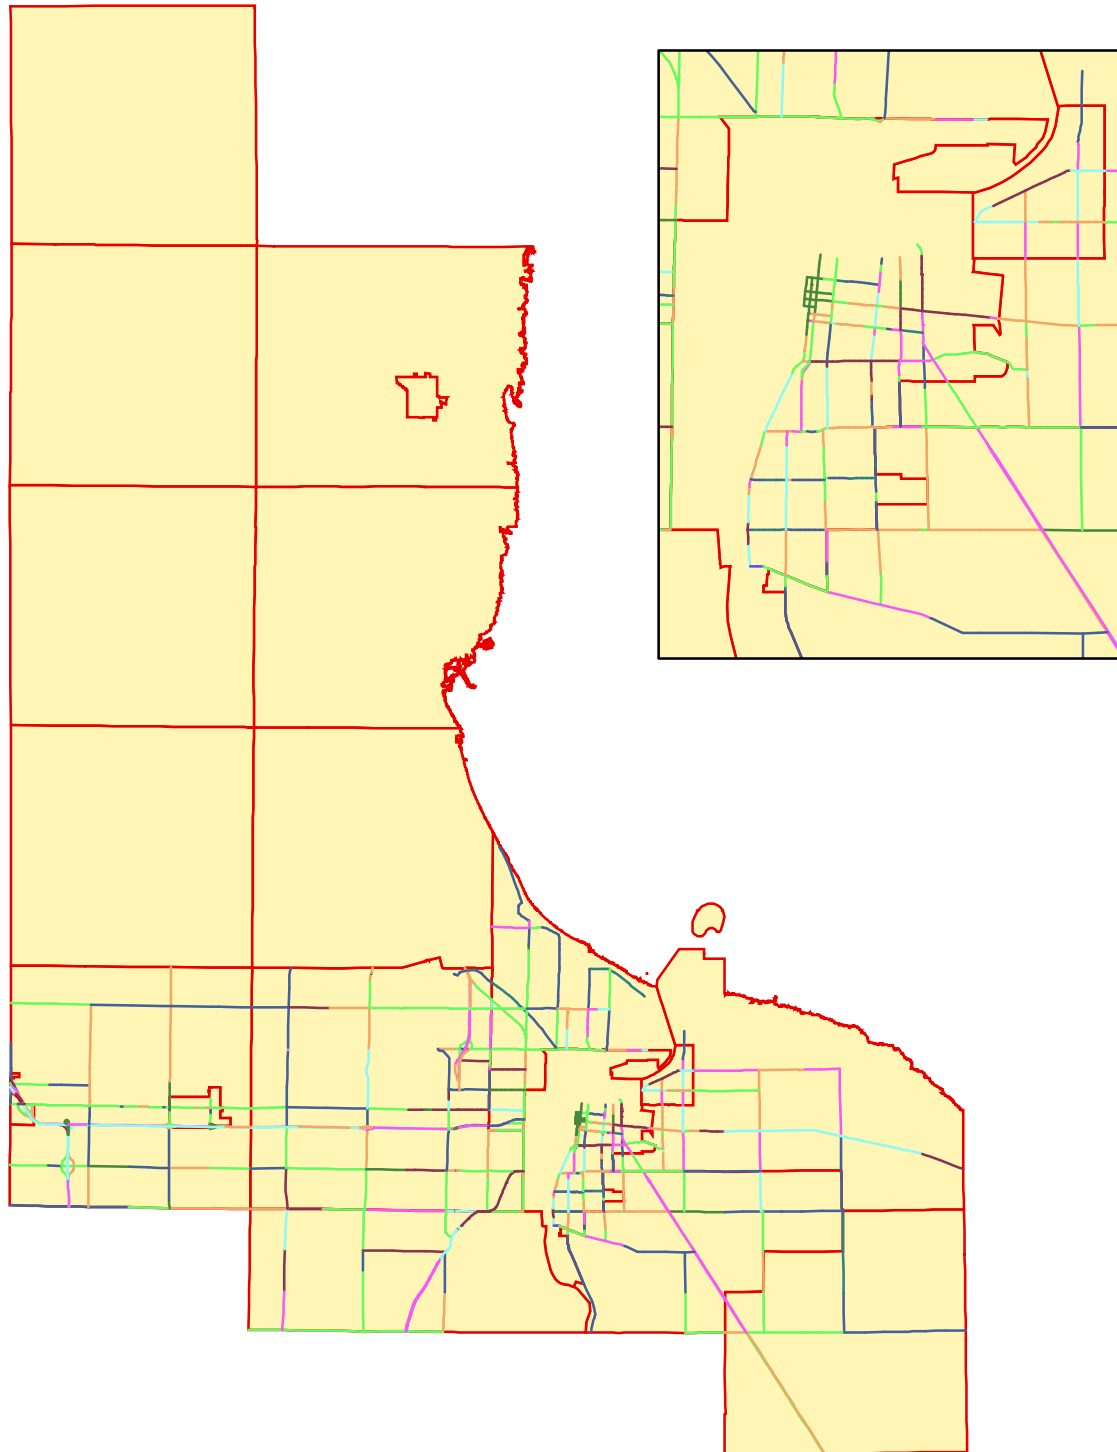

# Bay County 2016 Paser Rating

Prepared By: County of Bay  
Dpt. of Environmental Affairs &  
Community Development -- GIS Program

October 2017

## Legend

	1		5		9
	2		6		10
	3		7		
	4		8		